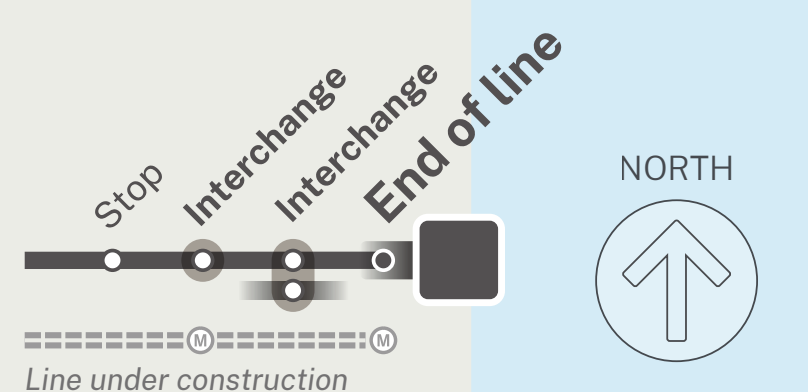

Check timetables and trip planners for train services and connections

Visit transportnsw.info