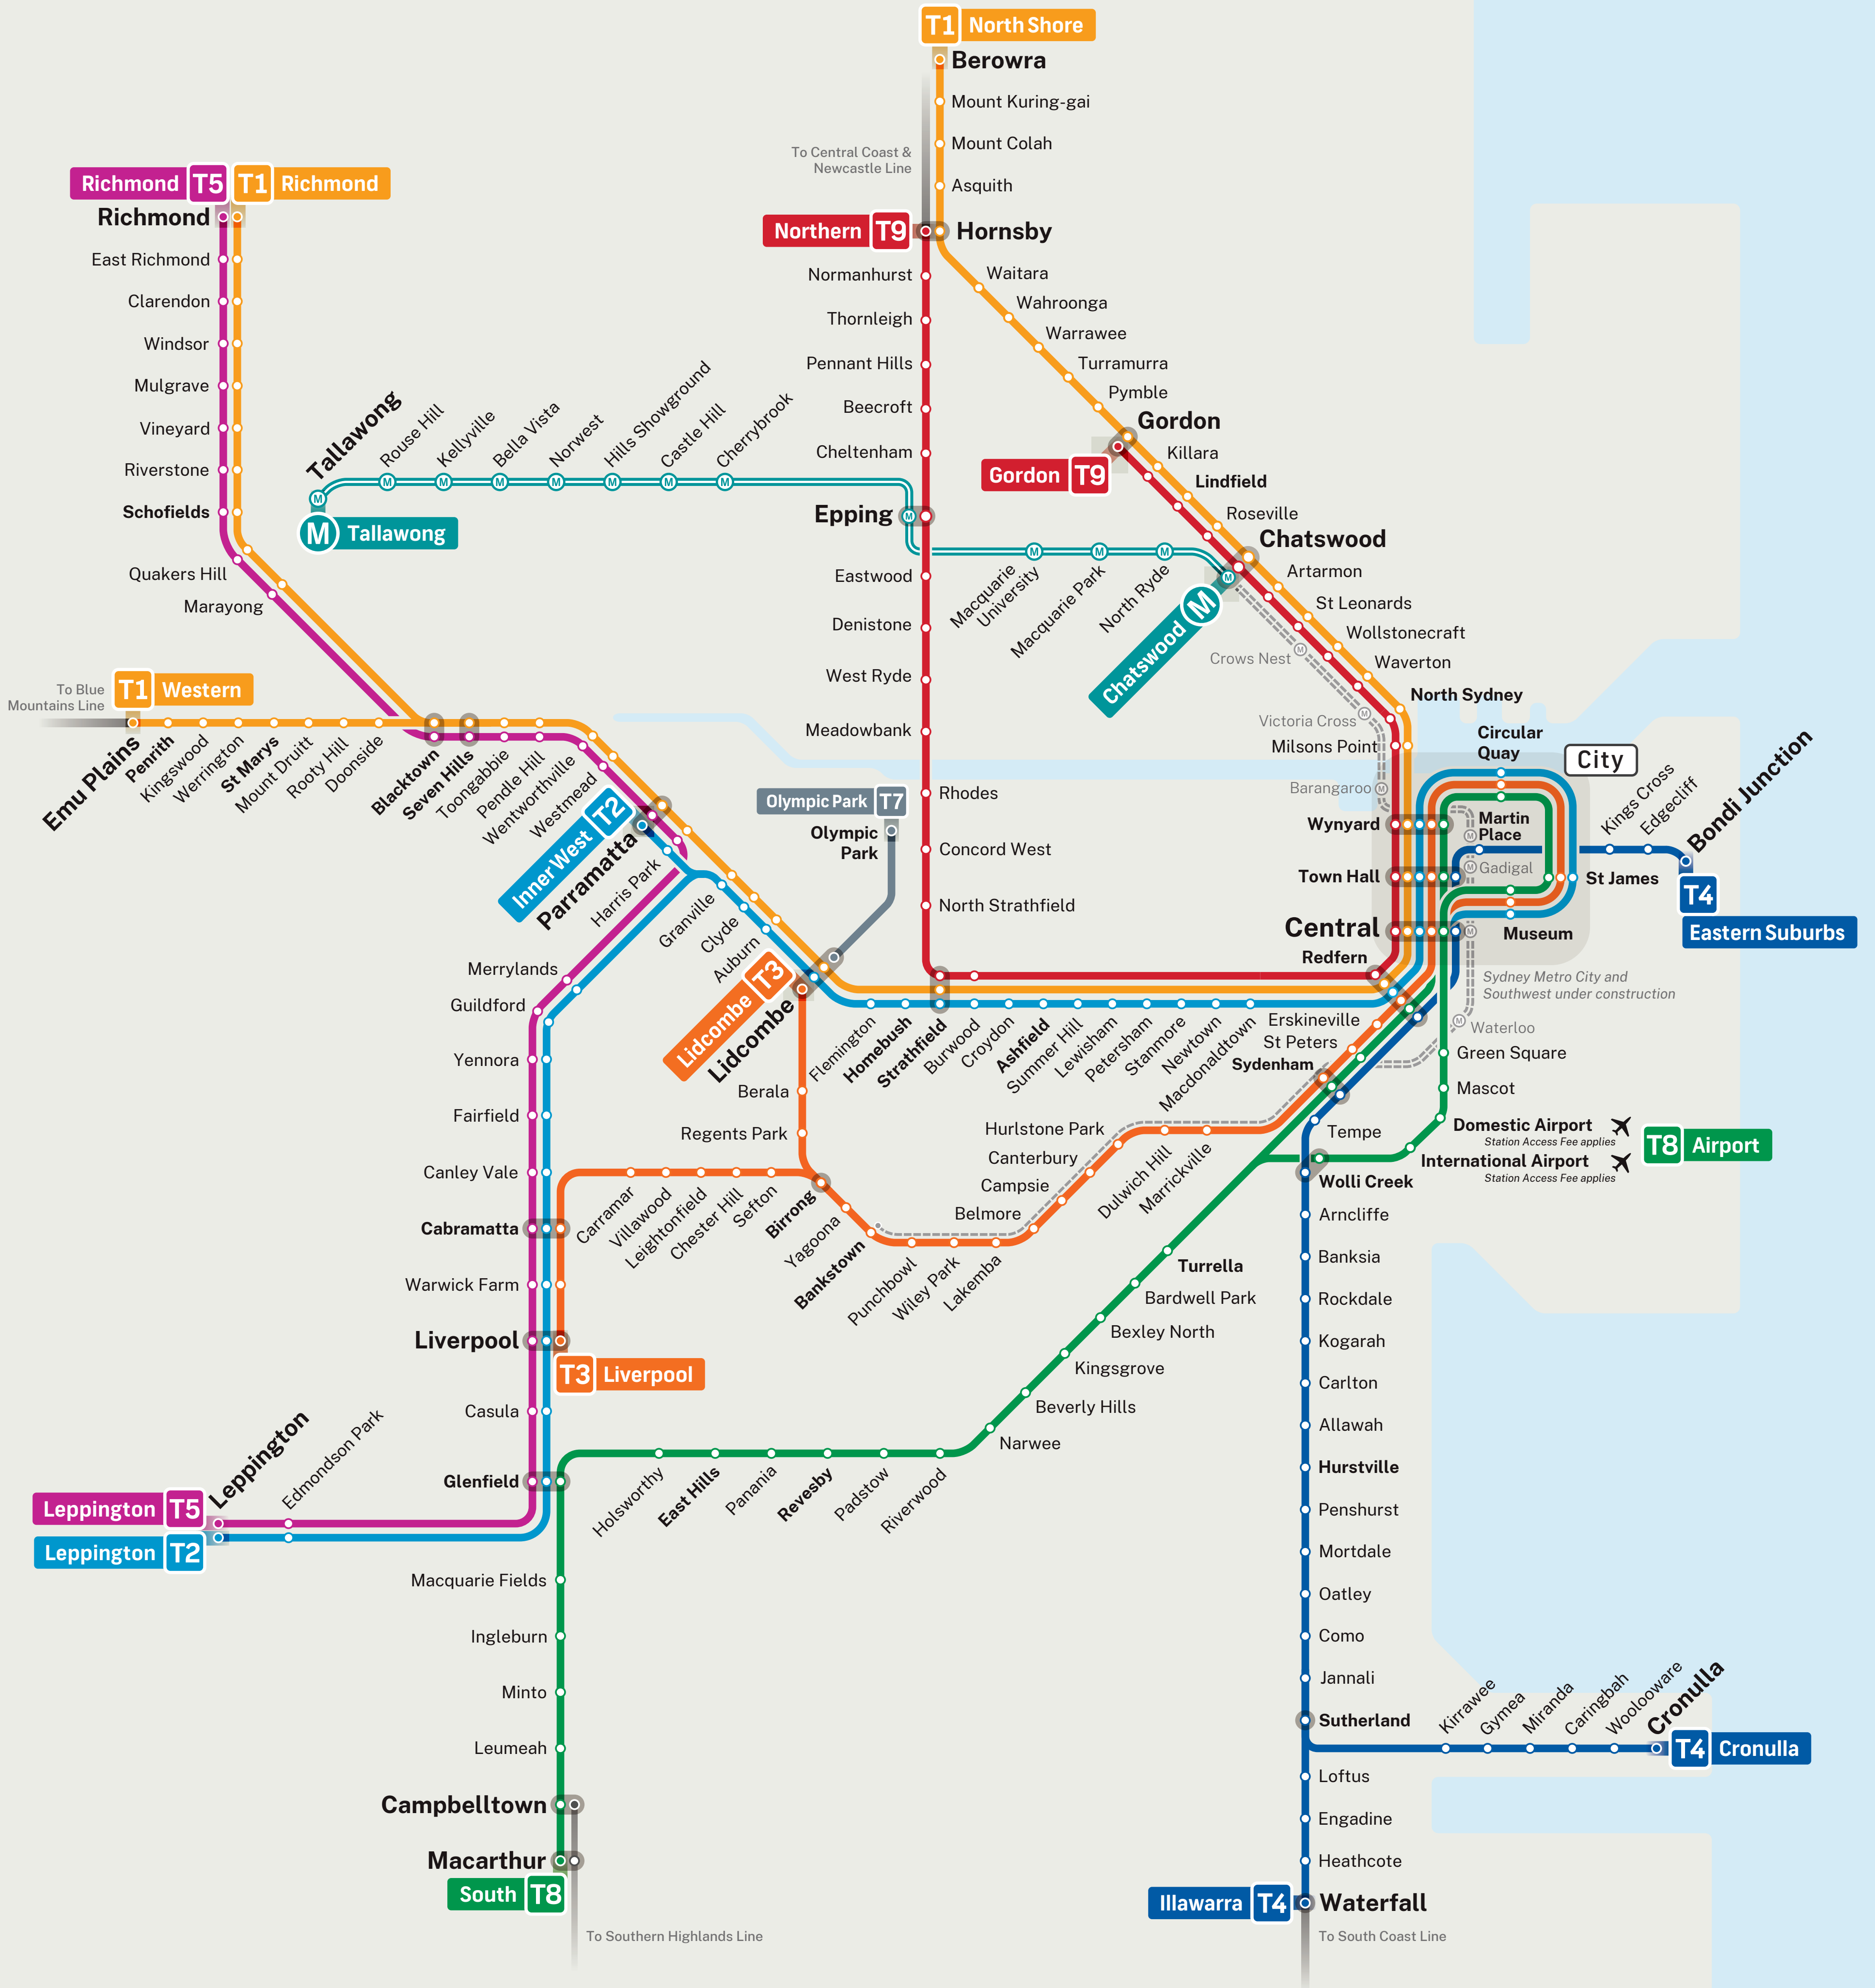

Sydney rail network

M Metro **T** Trains

Sydney metro and train lines

M Metro North West Line
Chatswood
Tallawong

T1 North Shore & Western Line
North Shore
Western
Richmond

T2 Inner West & Leppington Line
Inner West
Leppington
City

T3 Bankstown Line
Liverpool
Lidcombe
City

T4 Eastern Suburbs & Illawarra Line
Eastern Suburbs
Illawarra
Cronulla

T5 Cumberland Line
Leppington
Richmond

T7 Olympic Park Line
Olympic Park
Lidcombe

T8 Airport & South Line
Airport
South
City

T9 Northern Line
Northern
Gordon

Check timetables and trip planners for train services and connections

Visit transportnsw.info