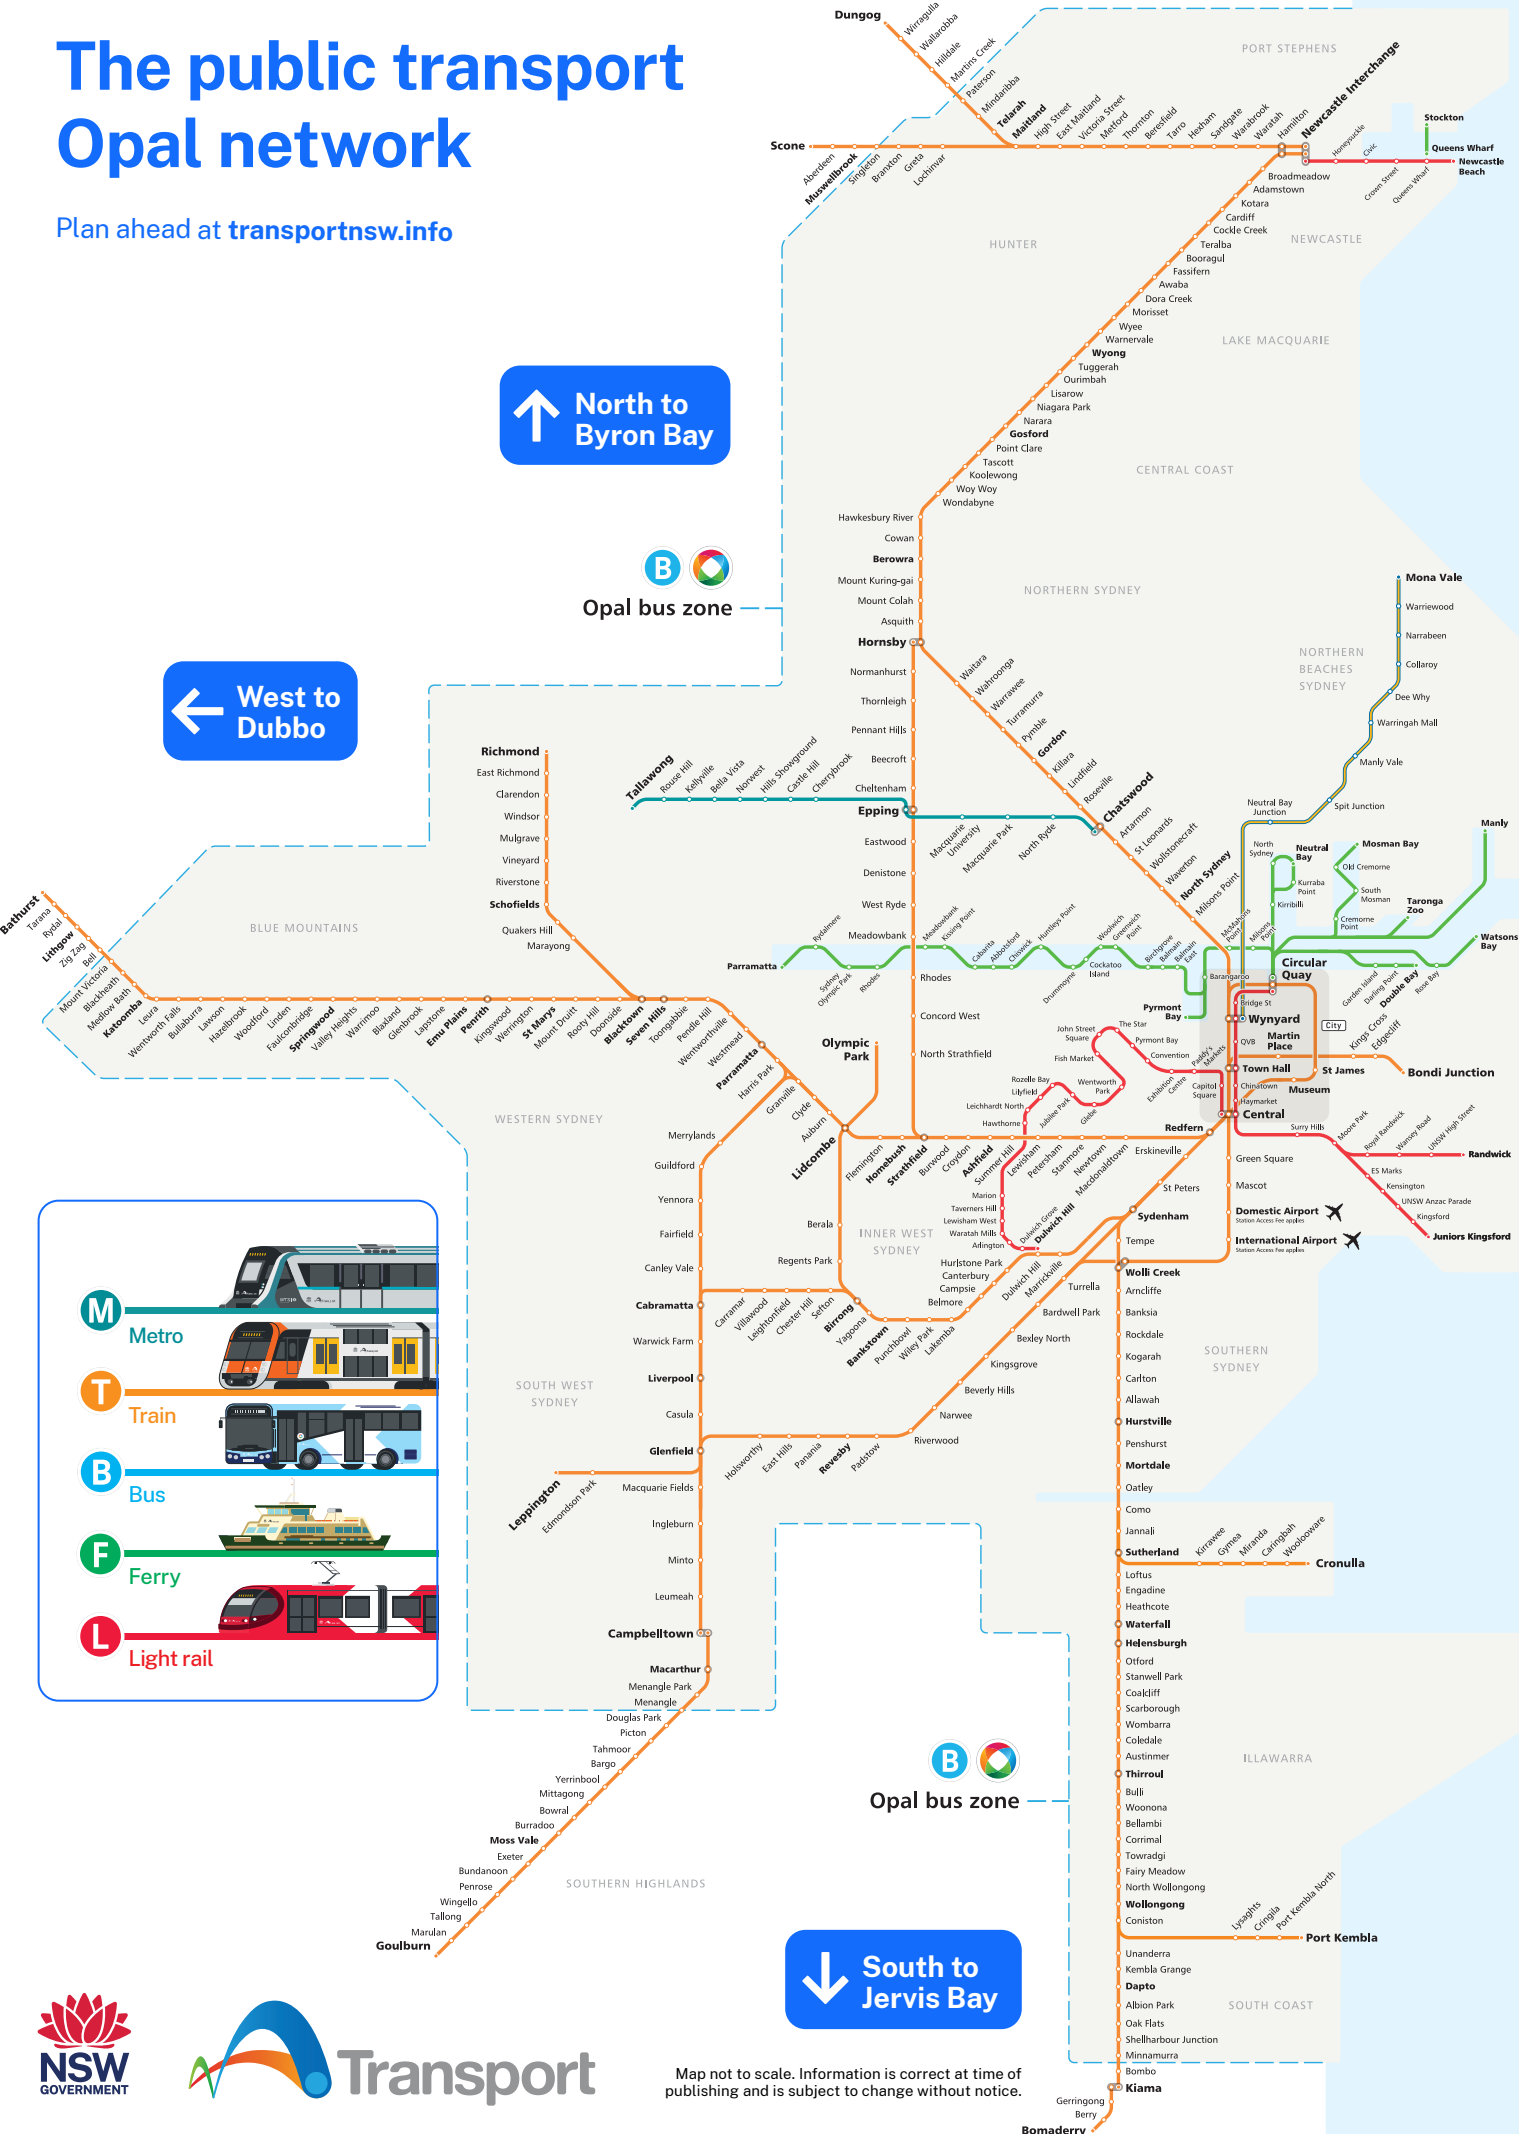

The public transport Opal network

Plan ahead at transportnsw.info

↑
North to
Byron Bay

Opal bus zone

←
West to
Dubbo

- M

Metro
- T

Train
- B

Bus
- F

Ferry
- L

Light rail

Map not to scale. Information is correct at time of publishing and is subject to change without notice.