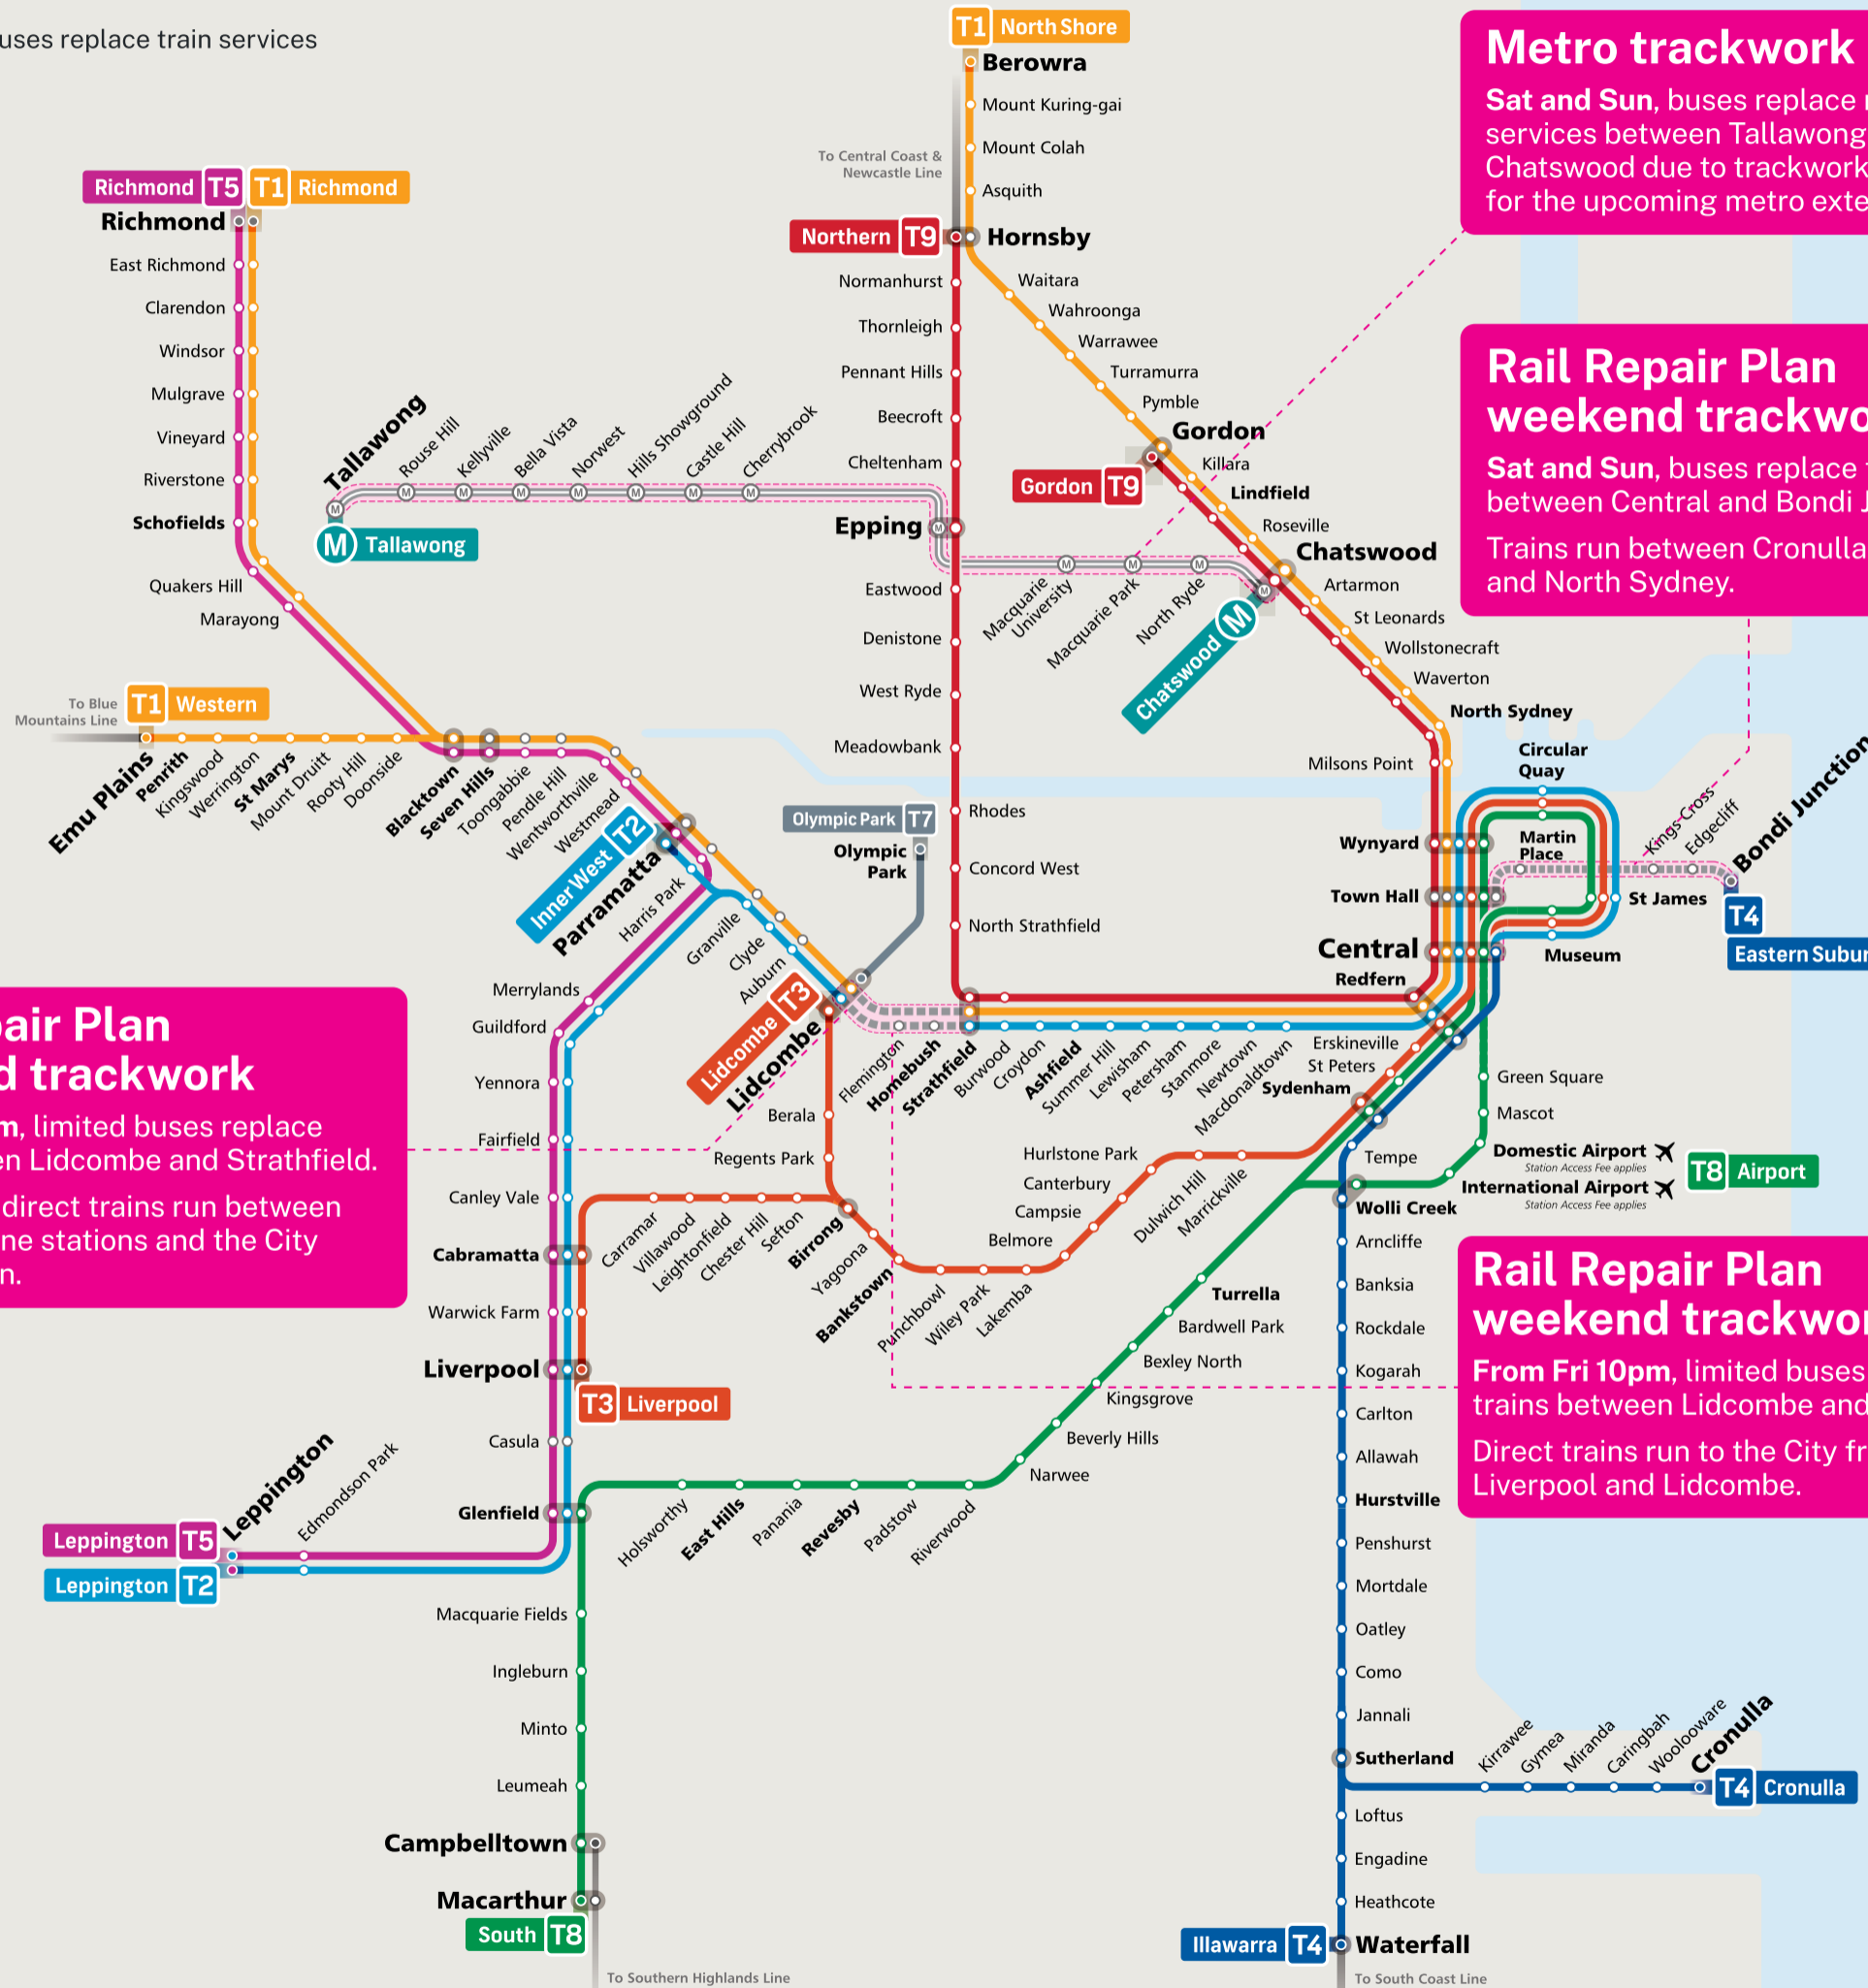

Rail Repair Plan trackwork

Friday 15 – Sunday 17 December

Legend

 Buses replace train services

Metro trackwork
Sat and Sun, buses replace metro services between Tallawong and Chatswood due to trackwork and testing for the upcoming metro extension.

Rail Repair Plan weekend trackwork
Sat and Sun, buses replace trains between Central and Bondi Junction.
Trains run between Cronulla or Waterfall and North Sydney.

Rail Repair Plan weekend trackwork
From Fri 10pm, limited buses replace trains between Lidcombe and Strathfield.
Sat and Sun, direct trains run between T1 Western Line stations and the City via Bankstown.

Rail Repair Plan weekend trackwork
From Fri 10pm, limited buses replace trains between Lidcombe and Strathfield.
Direct trains run to the City from Glenfield, Liverpool and Lidcombe.

M Metro North West Line

T2 Inner West & Leppington Line

From Fri 10pm, limited buses replace trains between Lidcombe and Strathfield.
Direct trains run to the City from Glenfield, Liverpool and Lidcombe.

T4 Eastern Suburbs & Illawarra Line