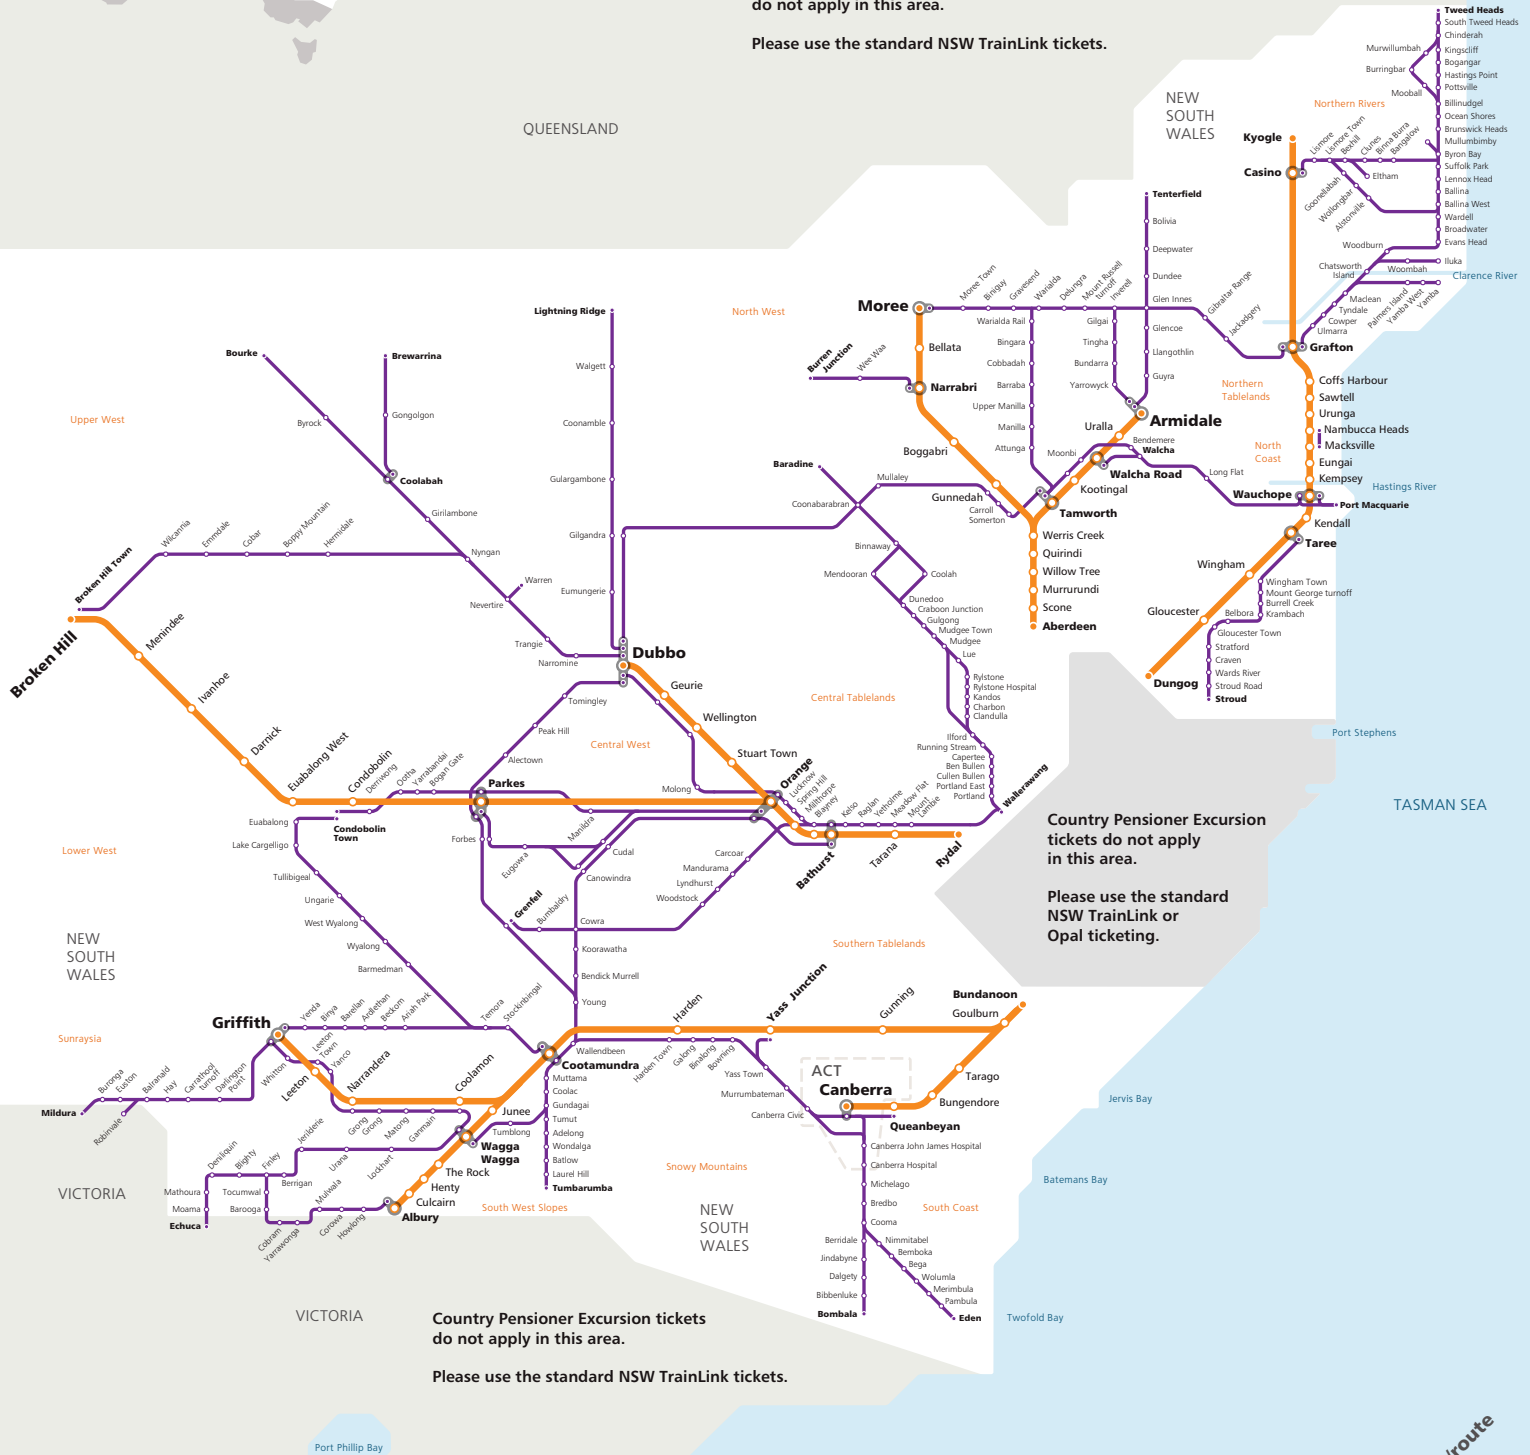

Country Pensioner Excursion

Country Pensioner Excursion tickets do not apply in this area.

Please use the standard NSW TrainLink tickets.

QUEENSLAND

NEW SOUTH WALES

Country Pensioner Excursion tickets do not apply in this area.

Please use the standard NSW TrainLink or Opal ticketing.

Country Pensioner Excursion tickets do not apply in this area.

Please use the standard NSW TrainLink tickets.

Check timetables and trip planners for train services and connections