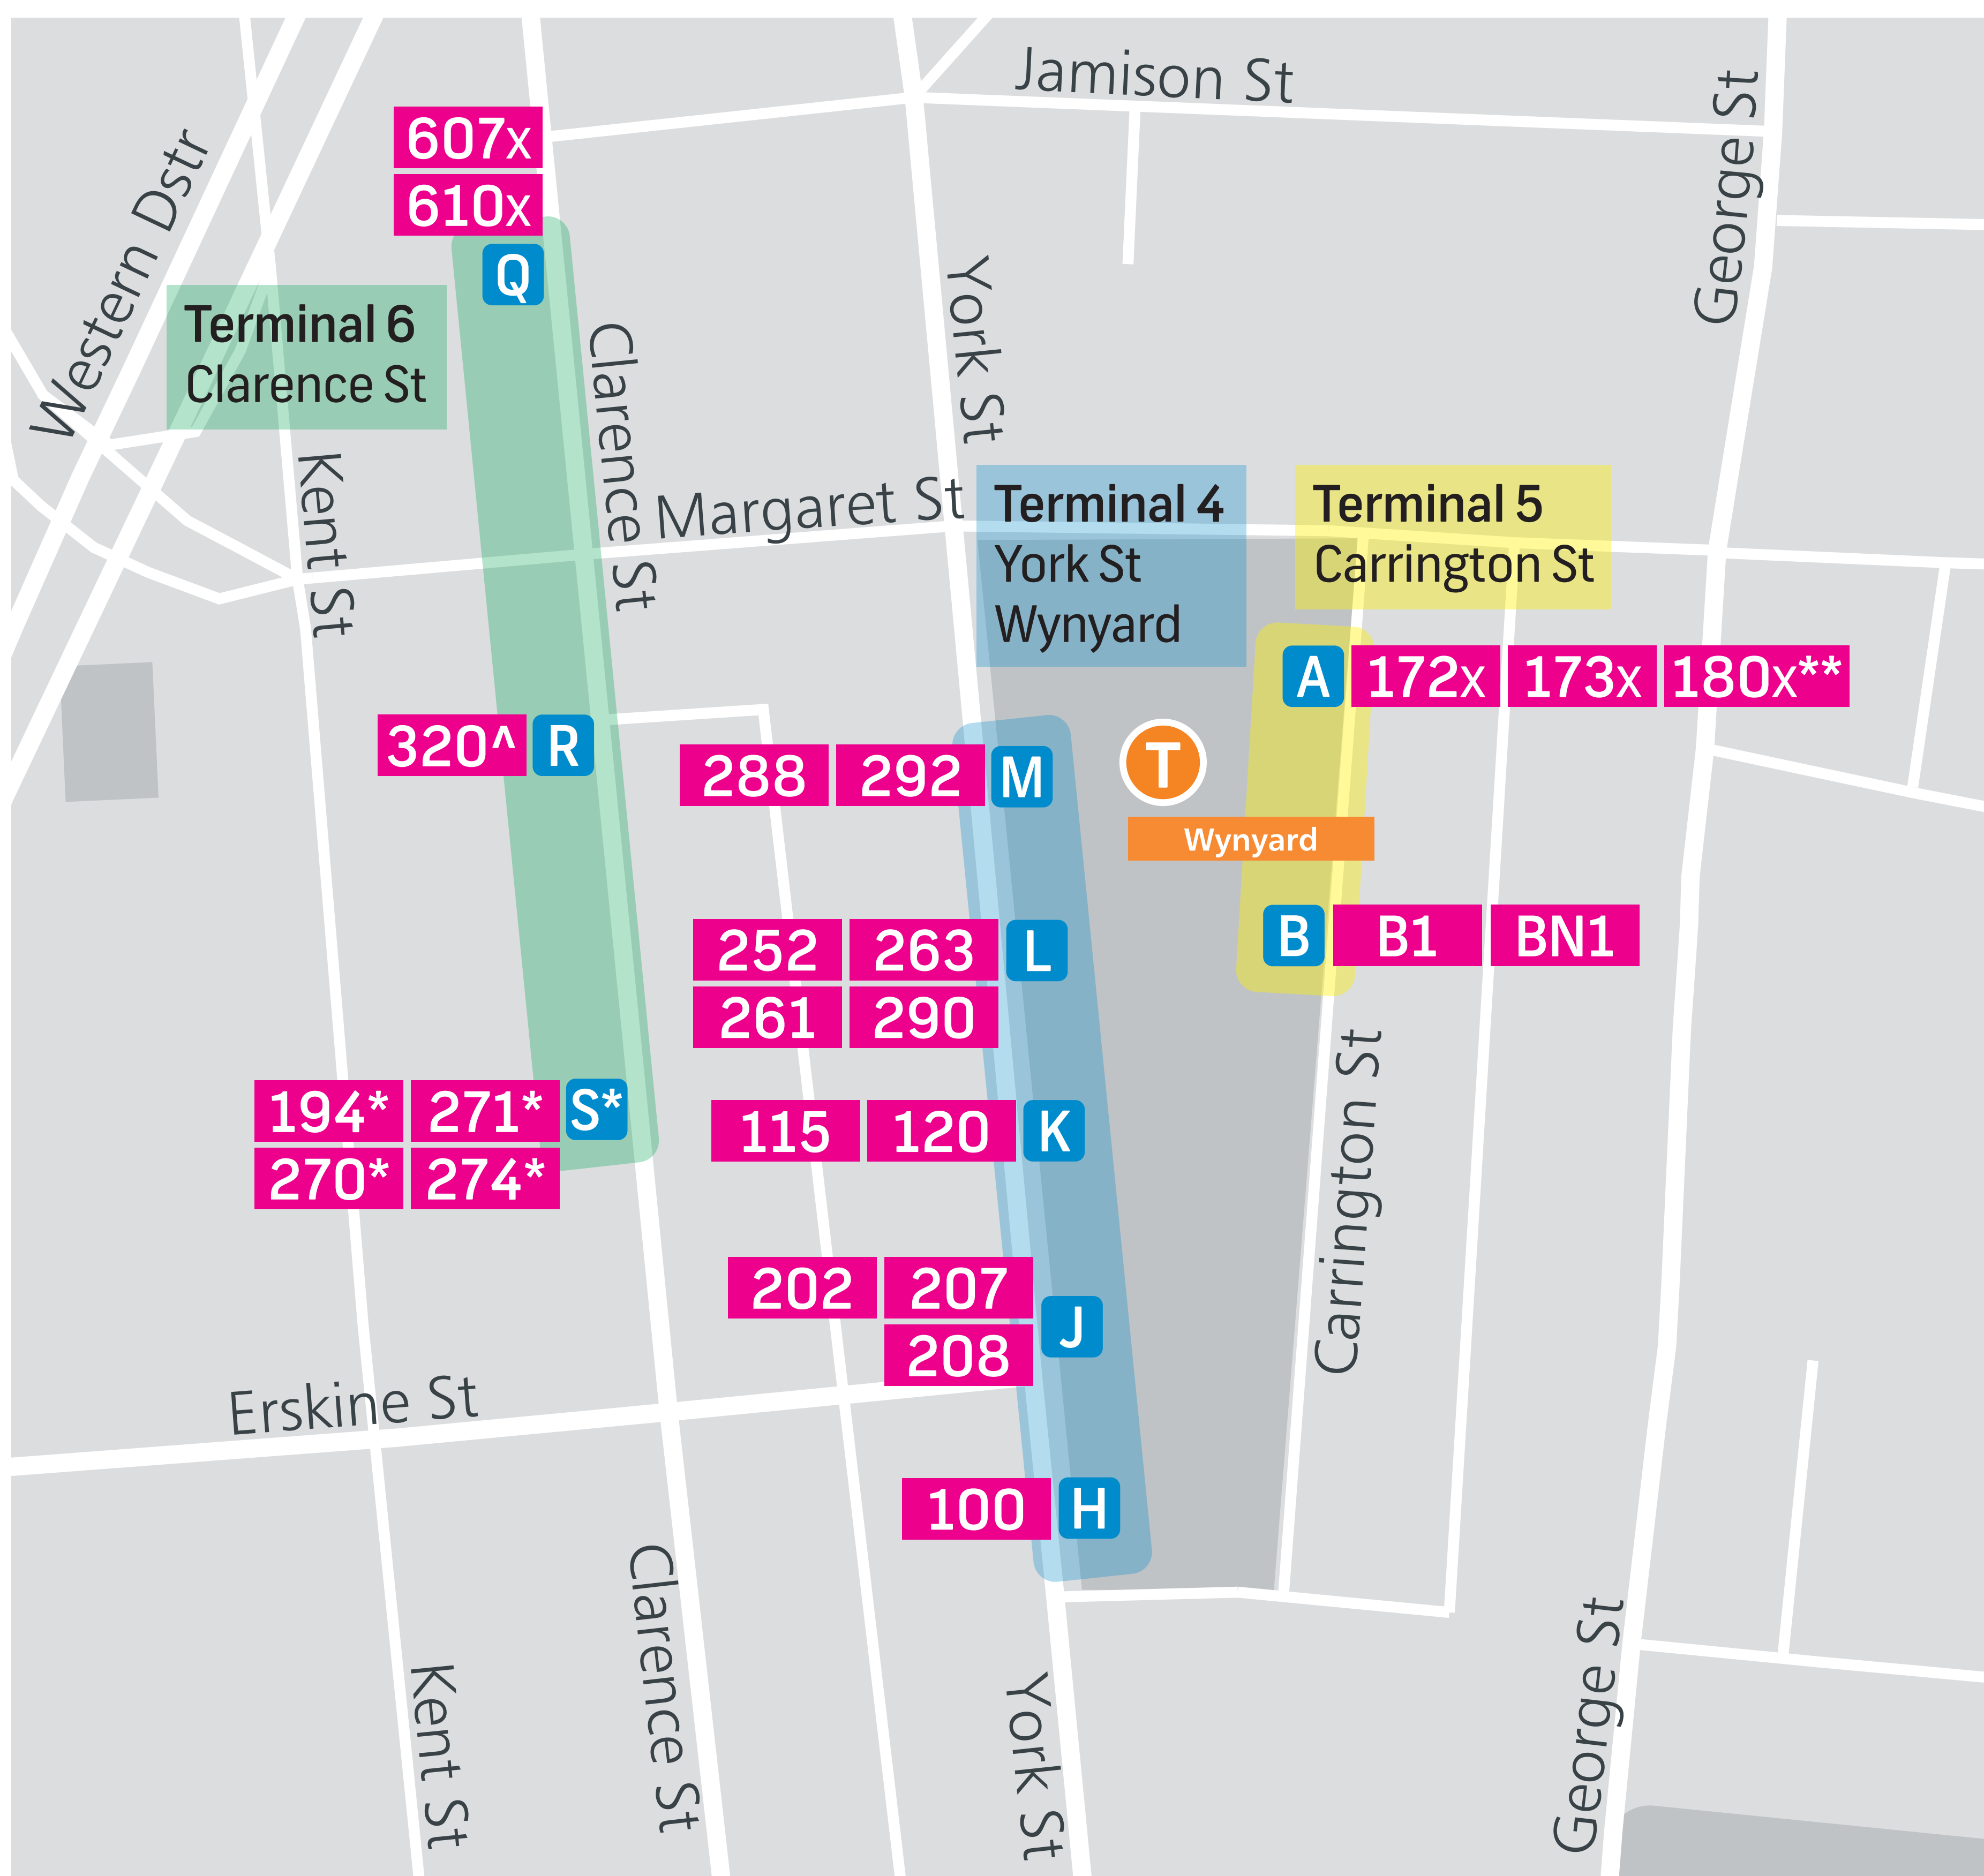

New Year's Eve

Departure information

Wynyard Interchange - from 5pm to 4am

The Sydney Harbour Bridge will be closed from 11pm to 1:30am. Catch trains to North Sydney to connect with buses to the Lower North Shore, Northern Beaches and North West.

From 11pm, buses to the North Shore, Northern Beaches and North West leave from North Sydney. Buses to Belrose, Davidson and Terrey Hills leave from Chatswood, and buses to St Ives leave from Gordon.

Location	Route	Stand	Destination
Terminal 4 York St Wynyard	100	H	Taronga Zoo
	115	K	Chatswood
	120	K	Chatswood
	202	J	Northbridge
	207	J	East Lindfield
	208	J	East Lindfield
	252	L	Gladesville
	261	L	Lane Cove
	263	L	Crows Nest
	288	M	Epping
	290	L	Epping
	292	M	Marsfield

Location	Route	Stand	Destination
Terminal 5 Carrington St	B1	B	Mona Vale
	BN1	B	Mona Vale
	172x	A	Warringah Mall
	173x	A	Warringah Mall
	180x**	A	Dee Why

Location	Route	Stand	Destination
Terminal 6 Clarence St	194*	S*	St Ives
	270*	S*	Terrey Hills
	271*	S*	Belrose
	274*	S*	Davidson
	320^	R	Gore Hill
	607x	Q	Bella Vista
	610x	Q	Castle Hill