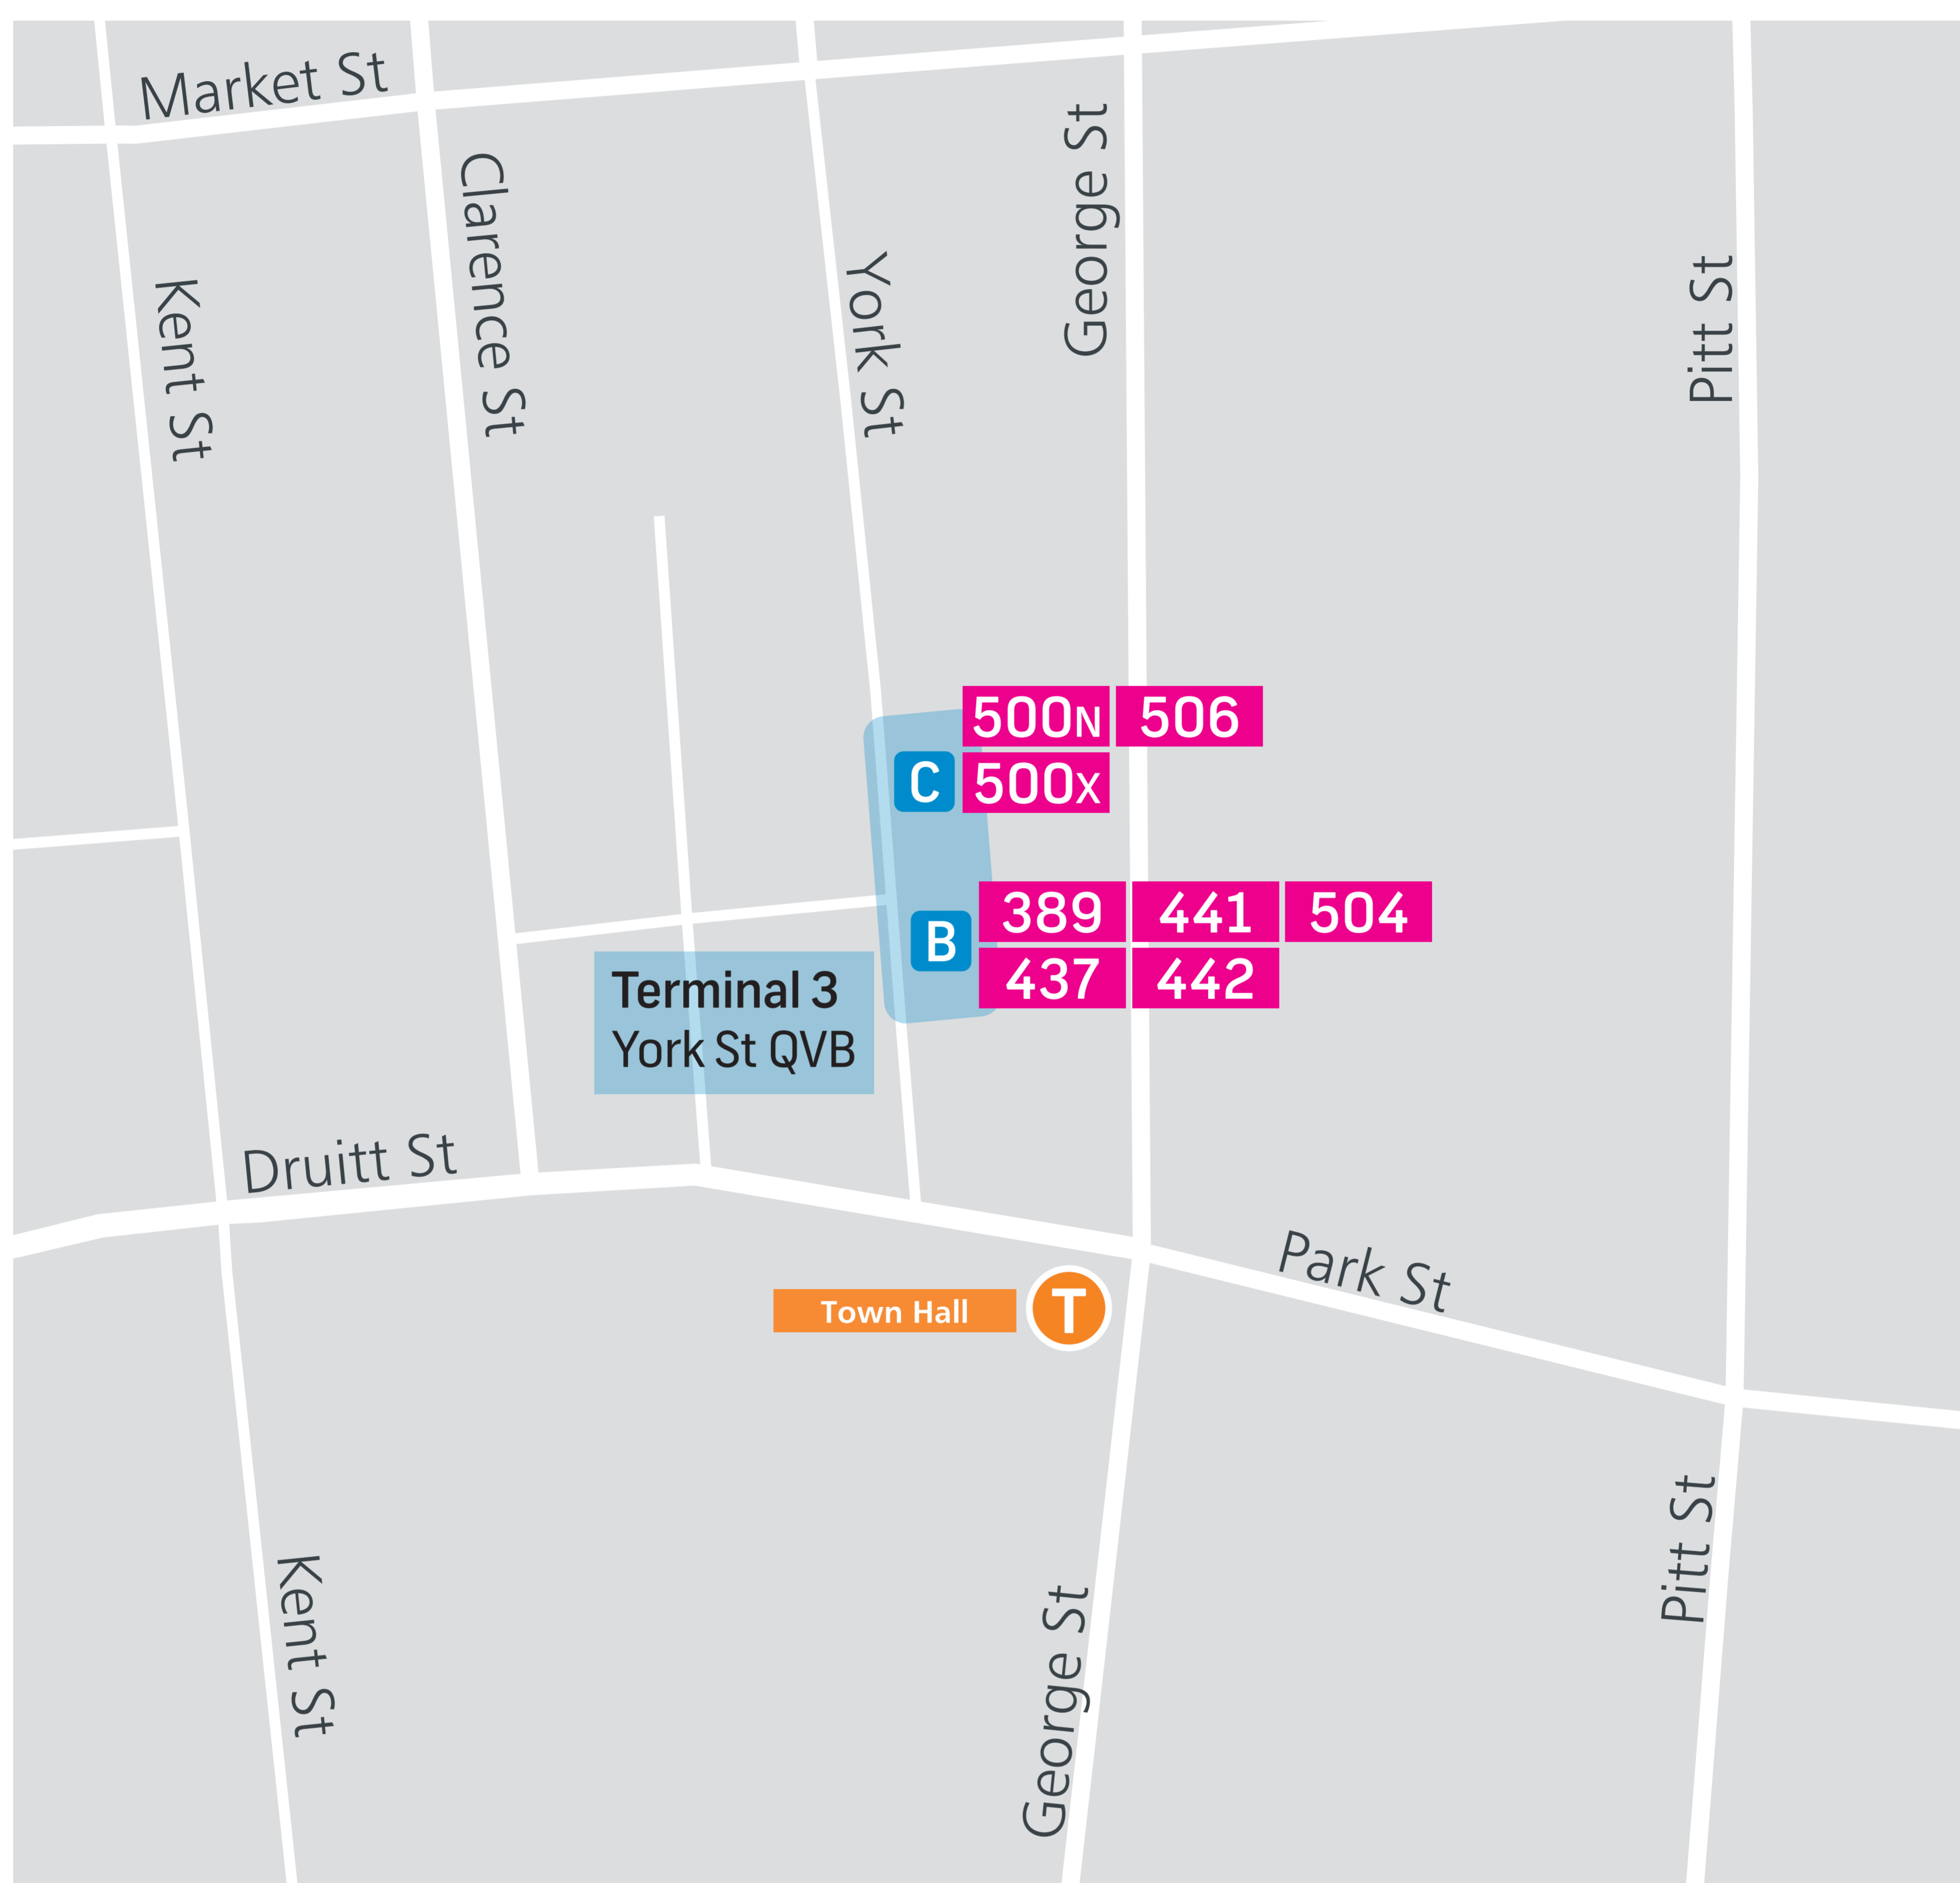

## Departure information

### Town Hall Interchange QVB - from 5pm to 4am

Location	Route	Stand	Destination
Terminal 3 York St QVB	389	B	Pymont
	437	B	Five Dock
	441	B	Balmain
	442	B	Balmain
	500N	C	Parramatta
	500x	C	West Ryde
	504	B	Chiswick
	506	C	Macquarie University