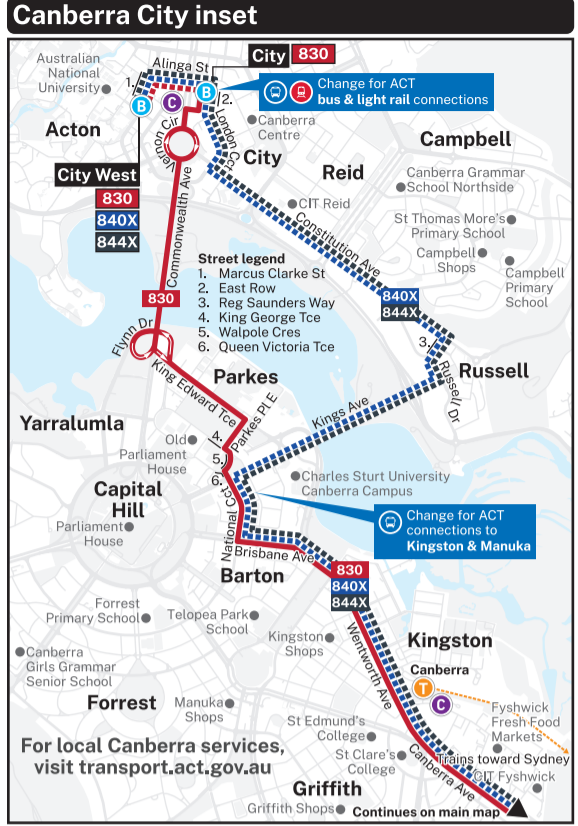

B

Queanbeyan bus network map

Legend
 — Bus route - - - Common bus route B Bus interchange C Coach stop
 830 Route number ····· Peak hour only service T Train line & station

Plan your trip at transportnsw.info

Cartography by transitgraphics.com.au TQ22725 | Base map © OpenStreetMap contributors