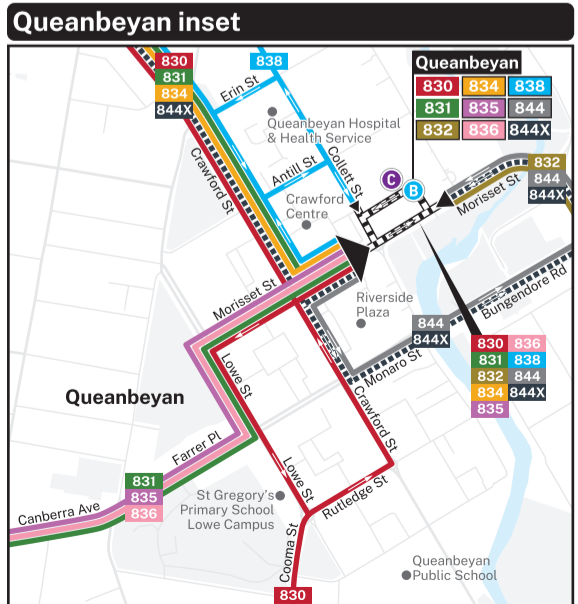

B

Queanbeyan bus network map

Legend
 — Bus route - - - Common bus route B Bus interchange C Coach stop
 830 Route number ····· Peak hour only service T Train line & station

Plan your trip at transportnsw.info

Cartography by transitgraphics.com.au TQ22725 | Base map © OpenStreetMap contributors