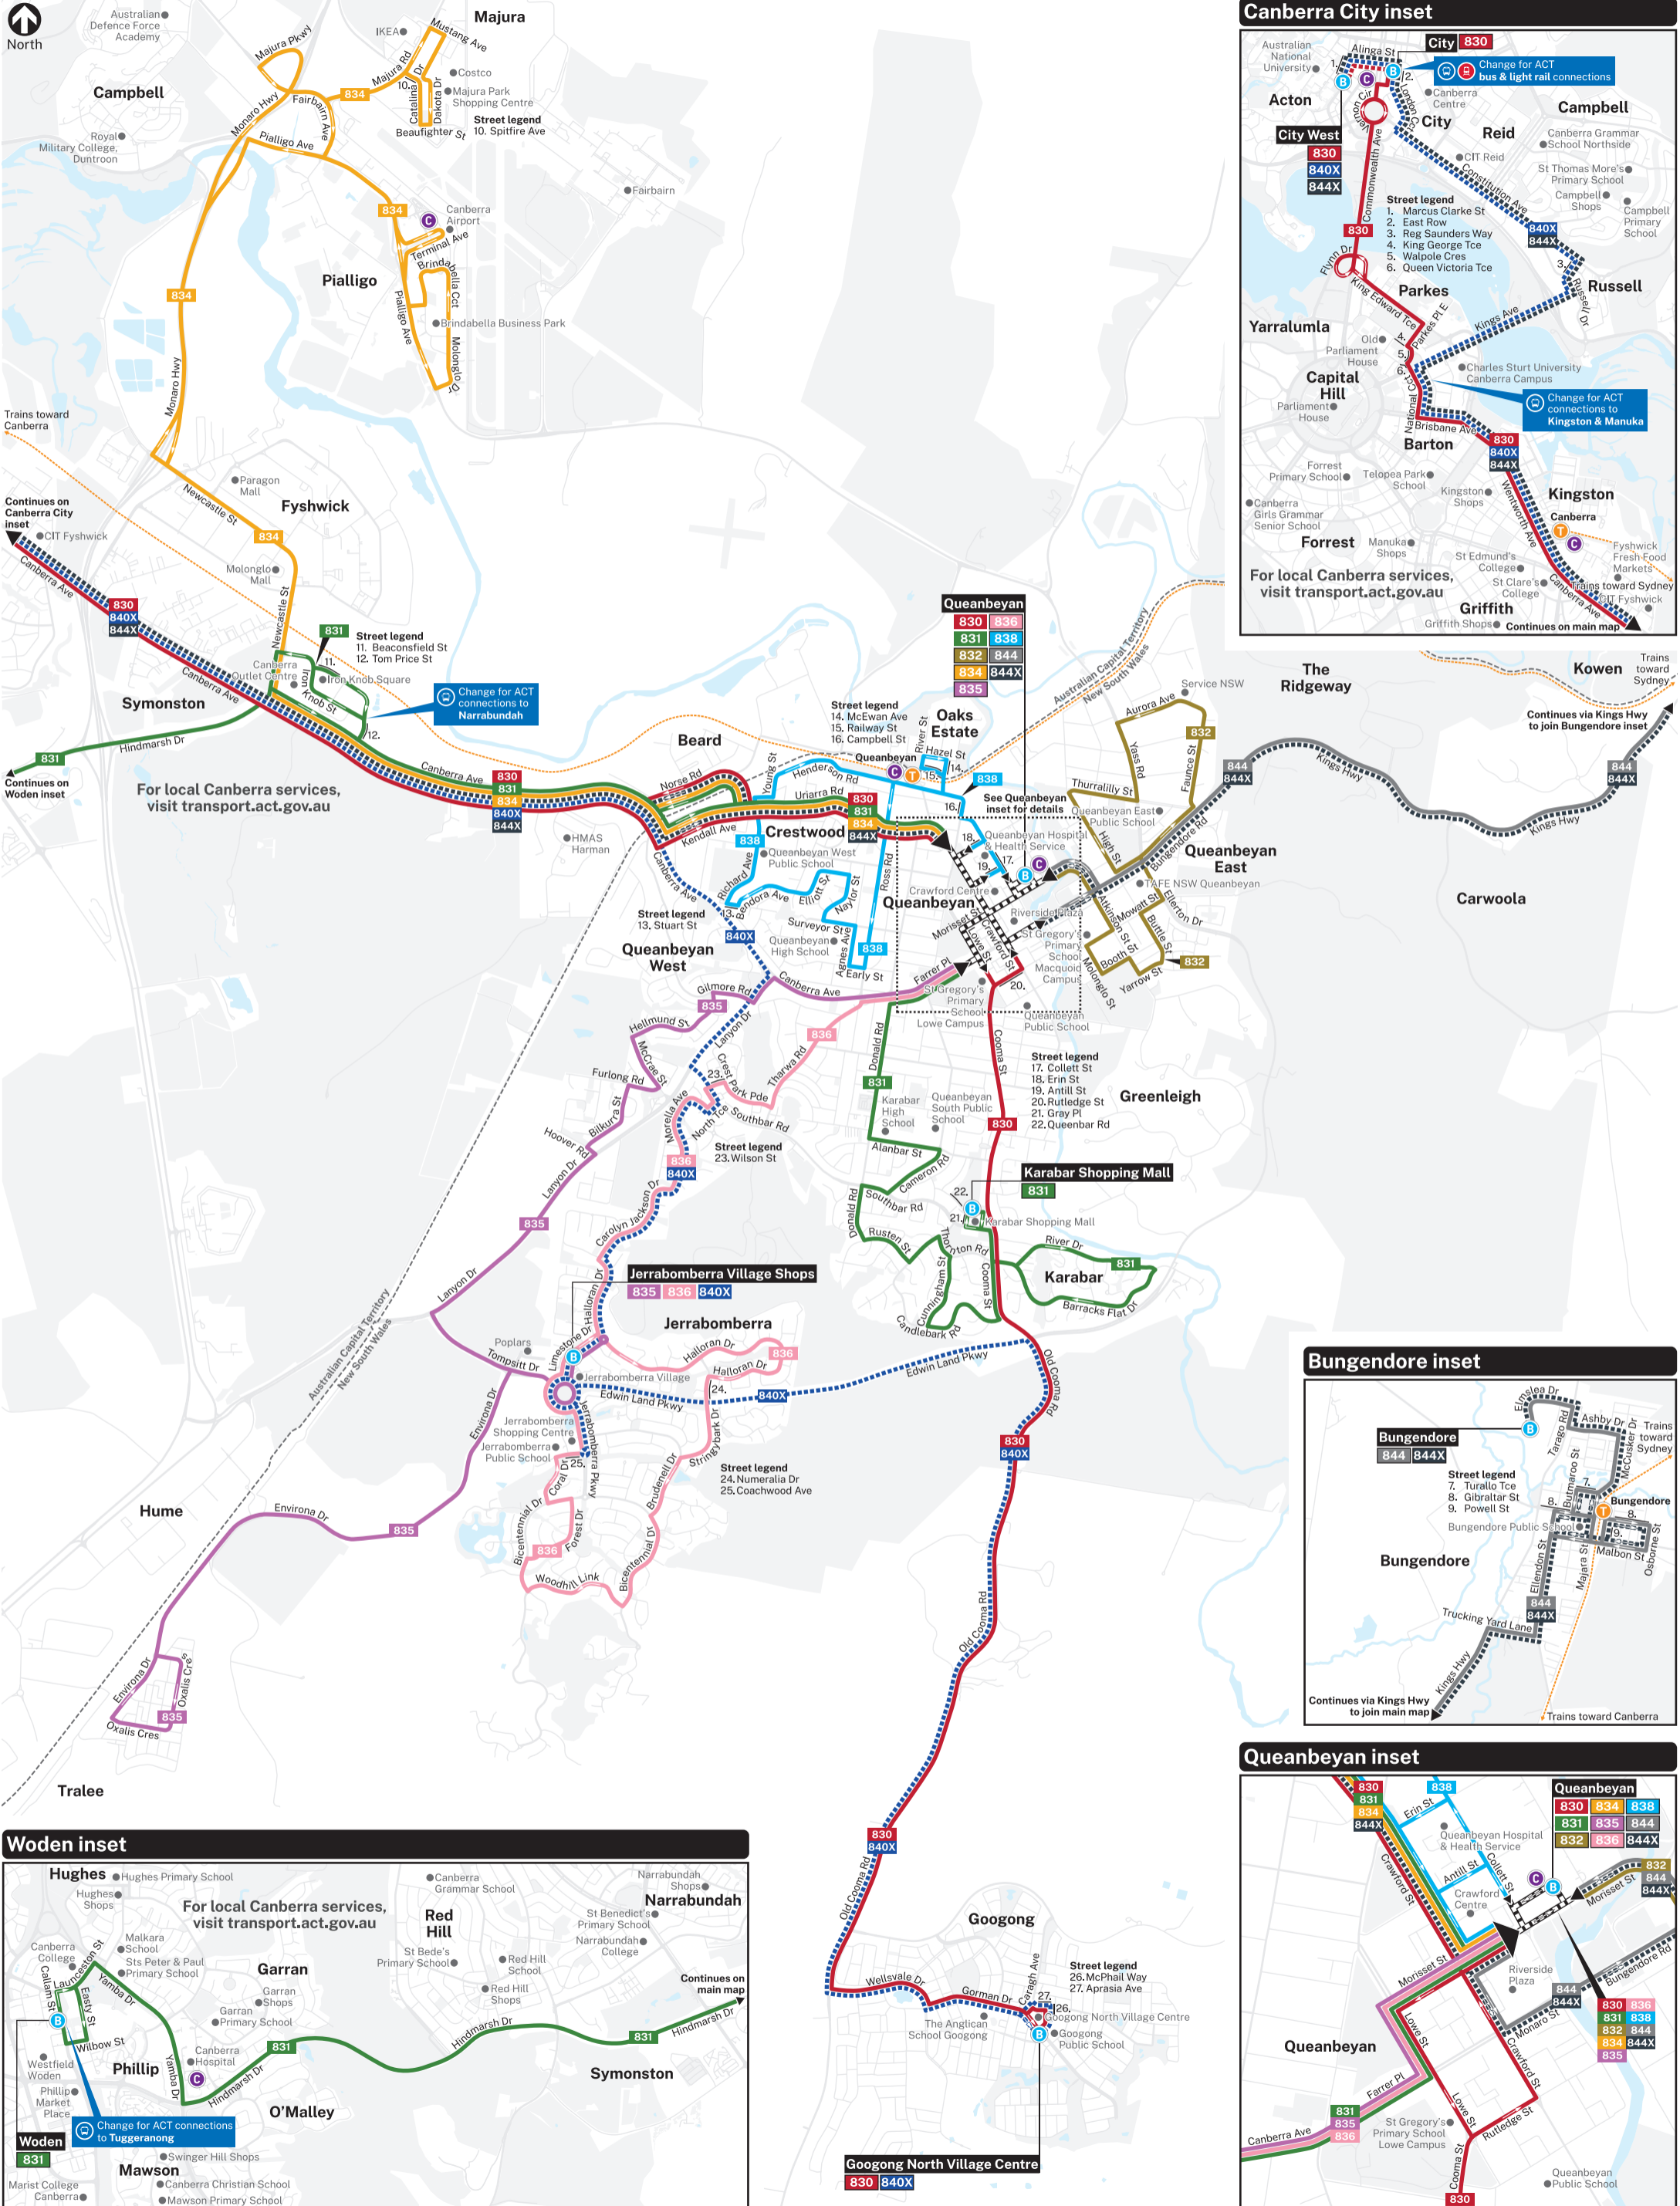

B

Queanbeyan bus network map

Legend
 — Bus route - - - Common bus route B Bus interchange C Coach stop
 830 Route number ····· Peak hour only service T Train line & station

Plan your trip at transportnsw.info

Cartography by transitgraphics.com.au TQ22725 | Base map © OpenStreetMap contributors