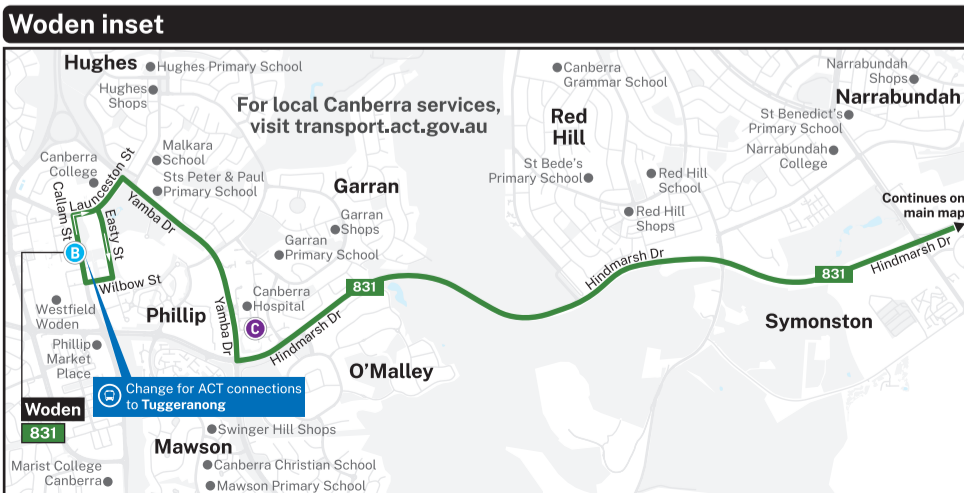

B

Queanbeyan bus network map

Legend
 — Bus route - - - Common bus route B Bus interchange C Coach stop
 830 Route number ····· Peak hour only service T Train line & station

Plan your trip at transportnsw.info

Cartography by transitgraphics.com.au TQ22725 | Base map © OpenStreetMap contributors