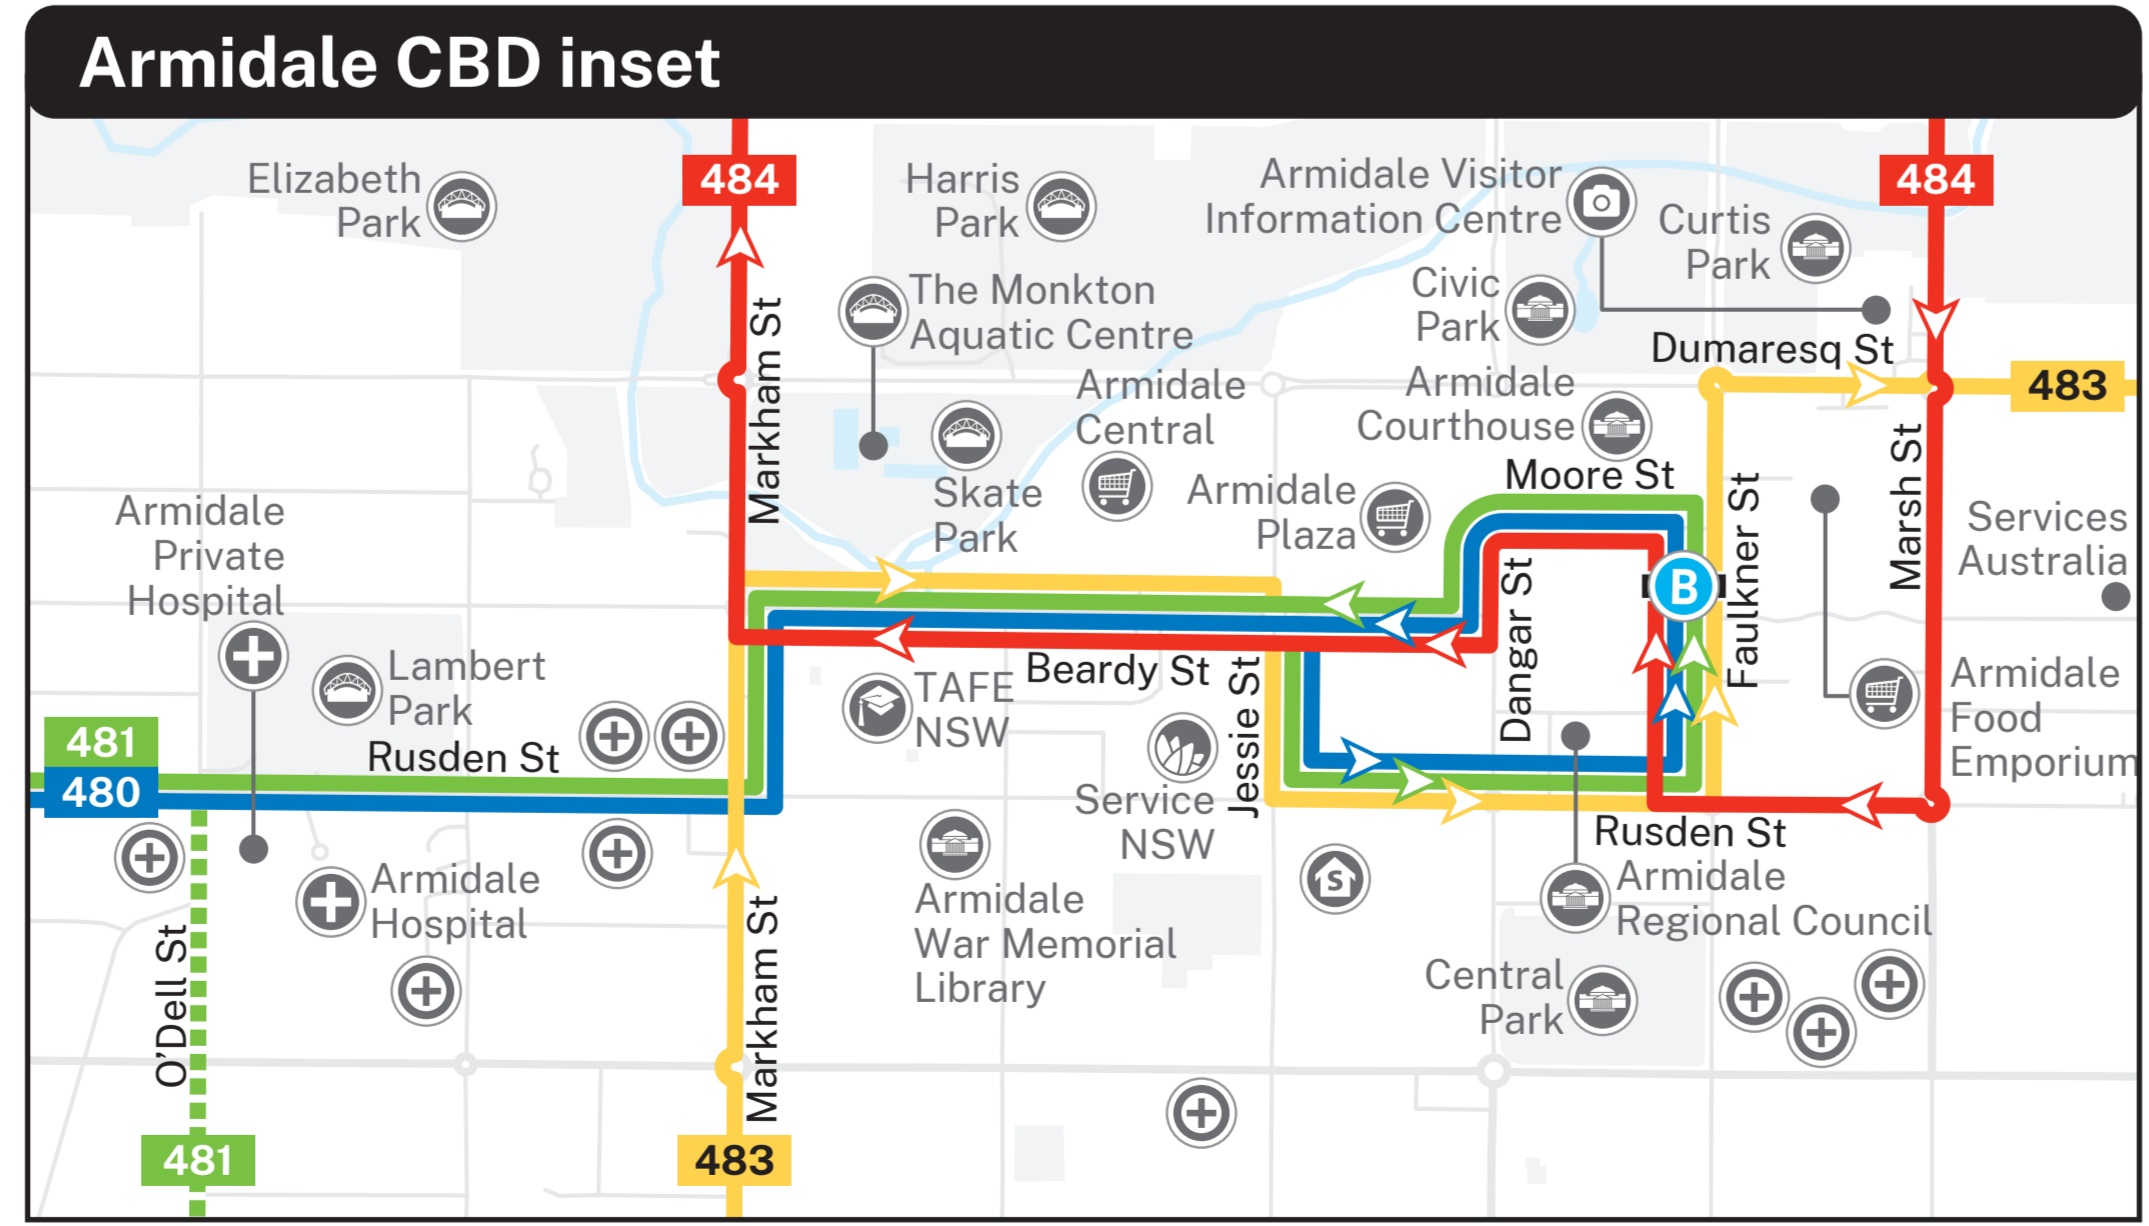

# Armidale bus network map

## Bus route index

Routes operated by Edwards Coaches

- 480** Armidale to Uralla (& Return) via Hospital and Airport
- 481** Armidale to UNE (& Return) via Hospital
- 483** Armidale to South Hill (Loop)
- 484** Armidale to North Hill (Loop)