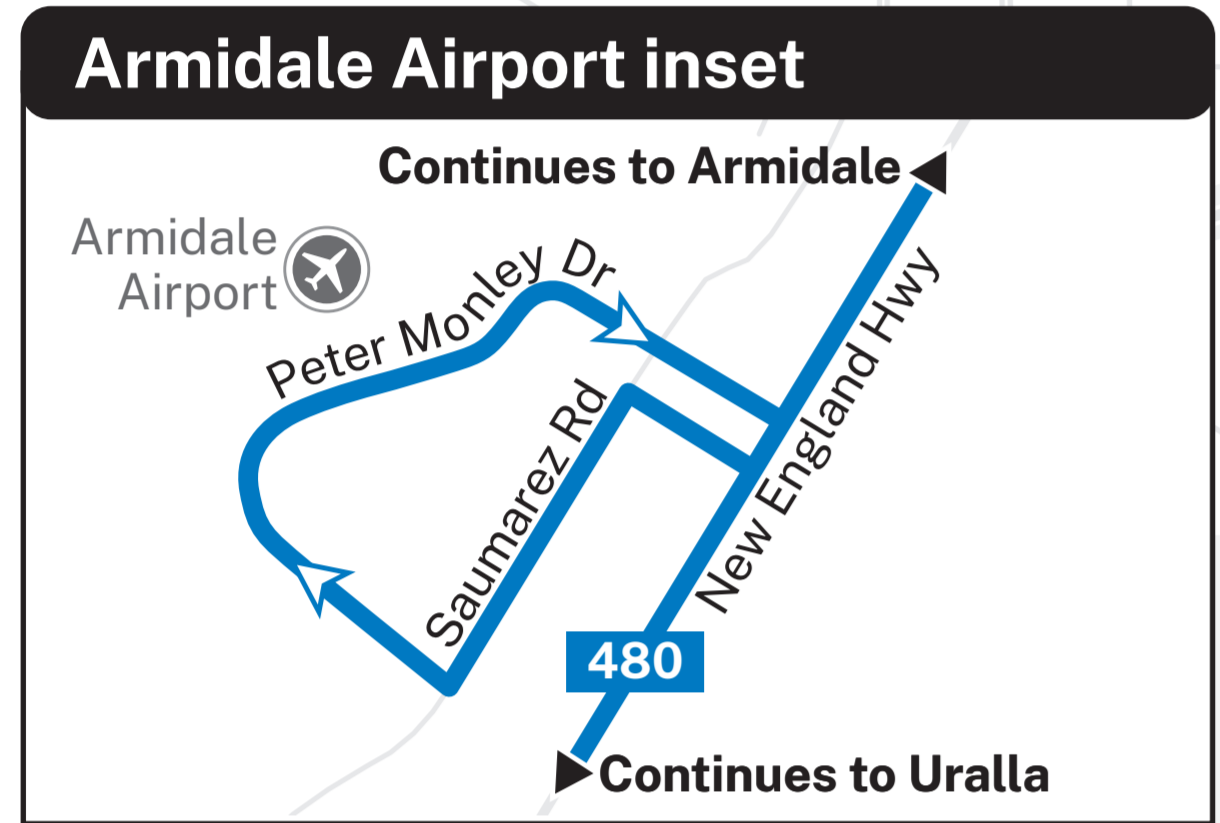

# Armidale bus network map

## Bus route index

Routes operated by Edwards Coaches

- 480** Armidale to Uralla (& Return) via Hospital and Airport
- 481** Armidale to UNE (& Return) via Hospital
- 483** Armidale to South Hill (Loop)
- 484** Armidale to North Hill (Loop)