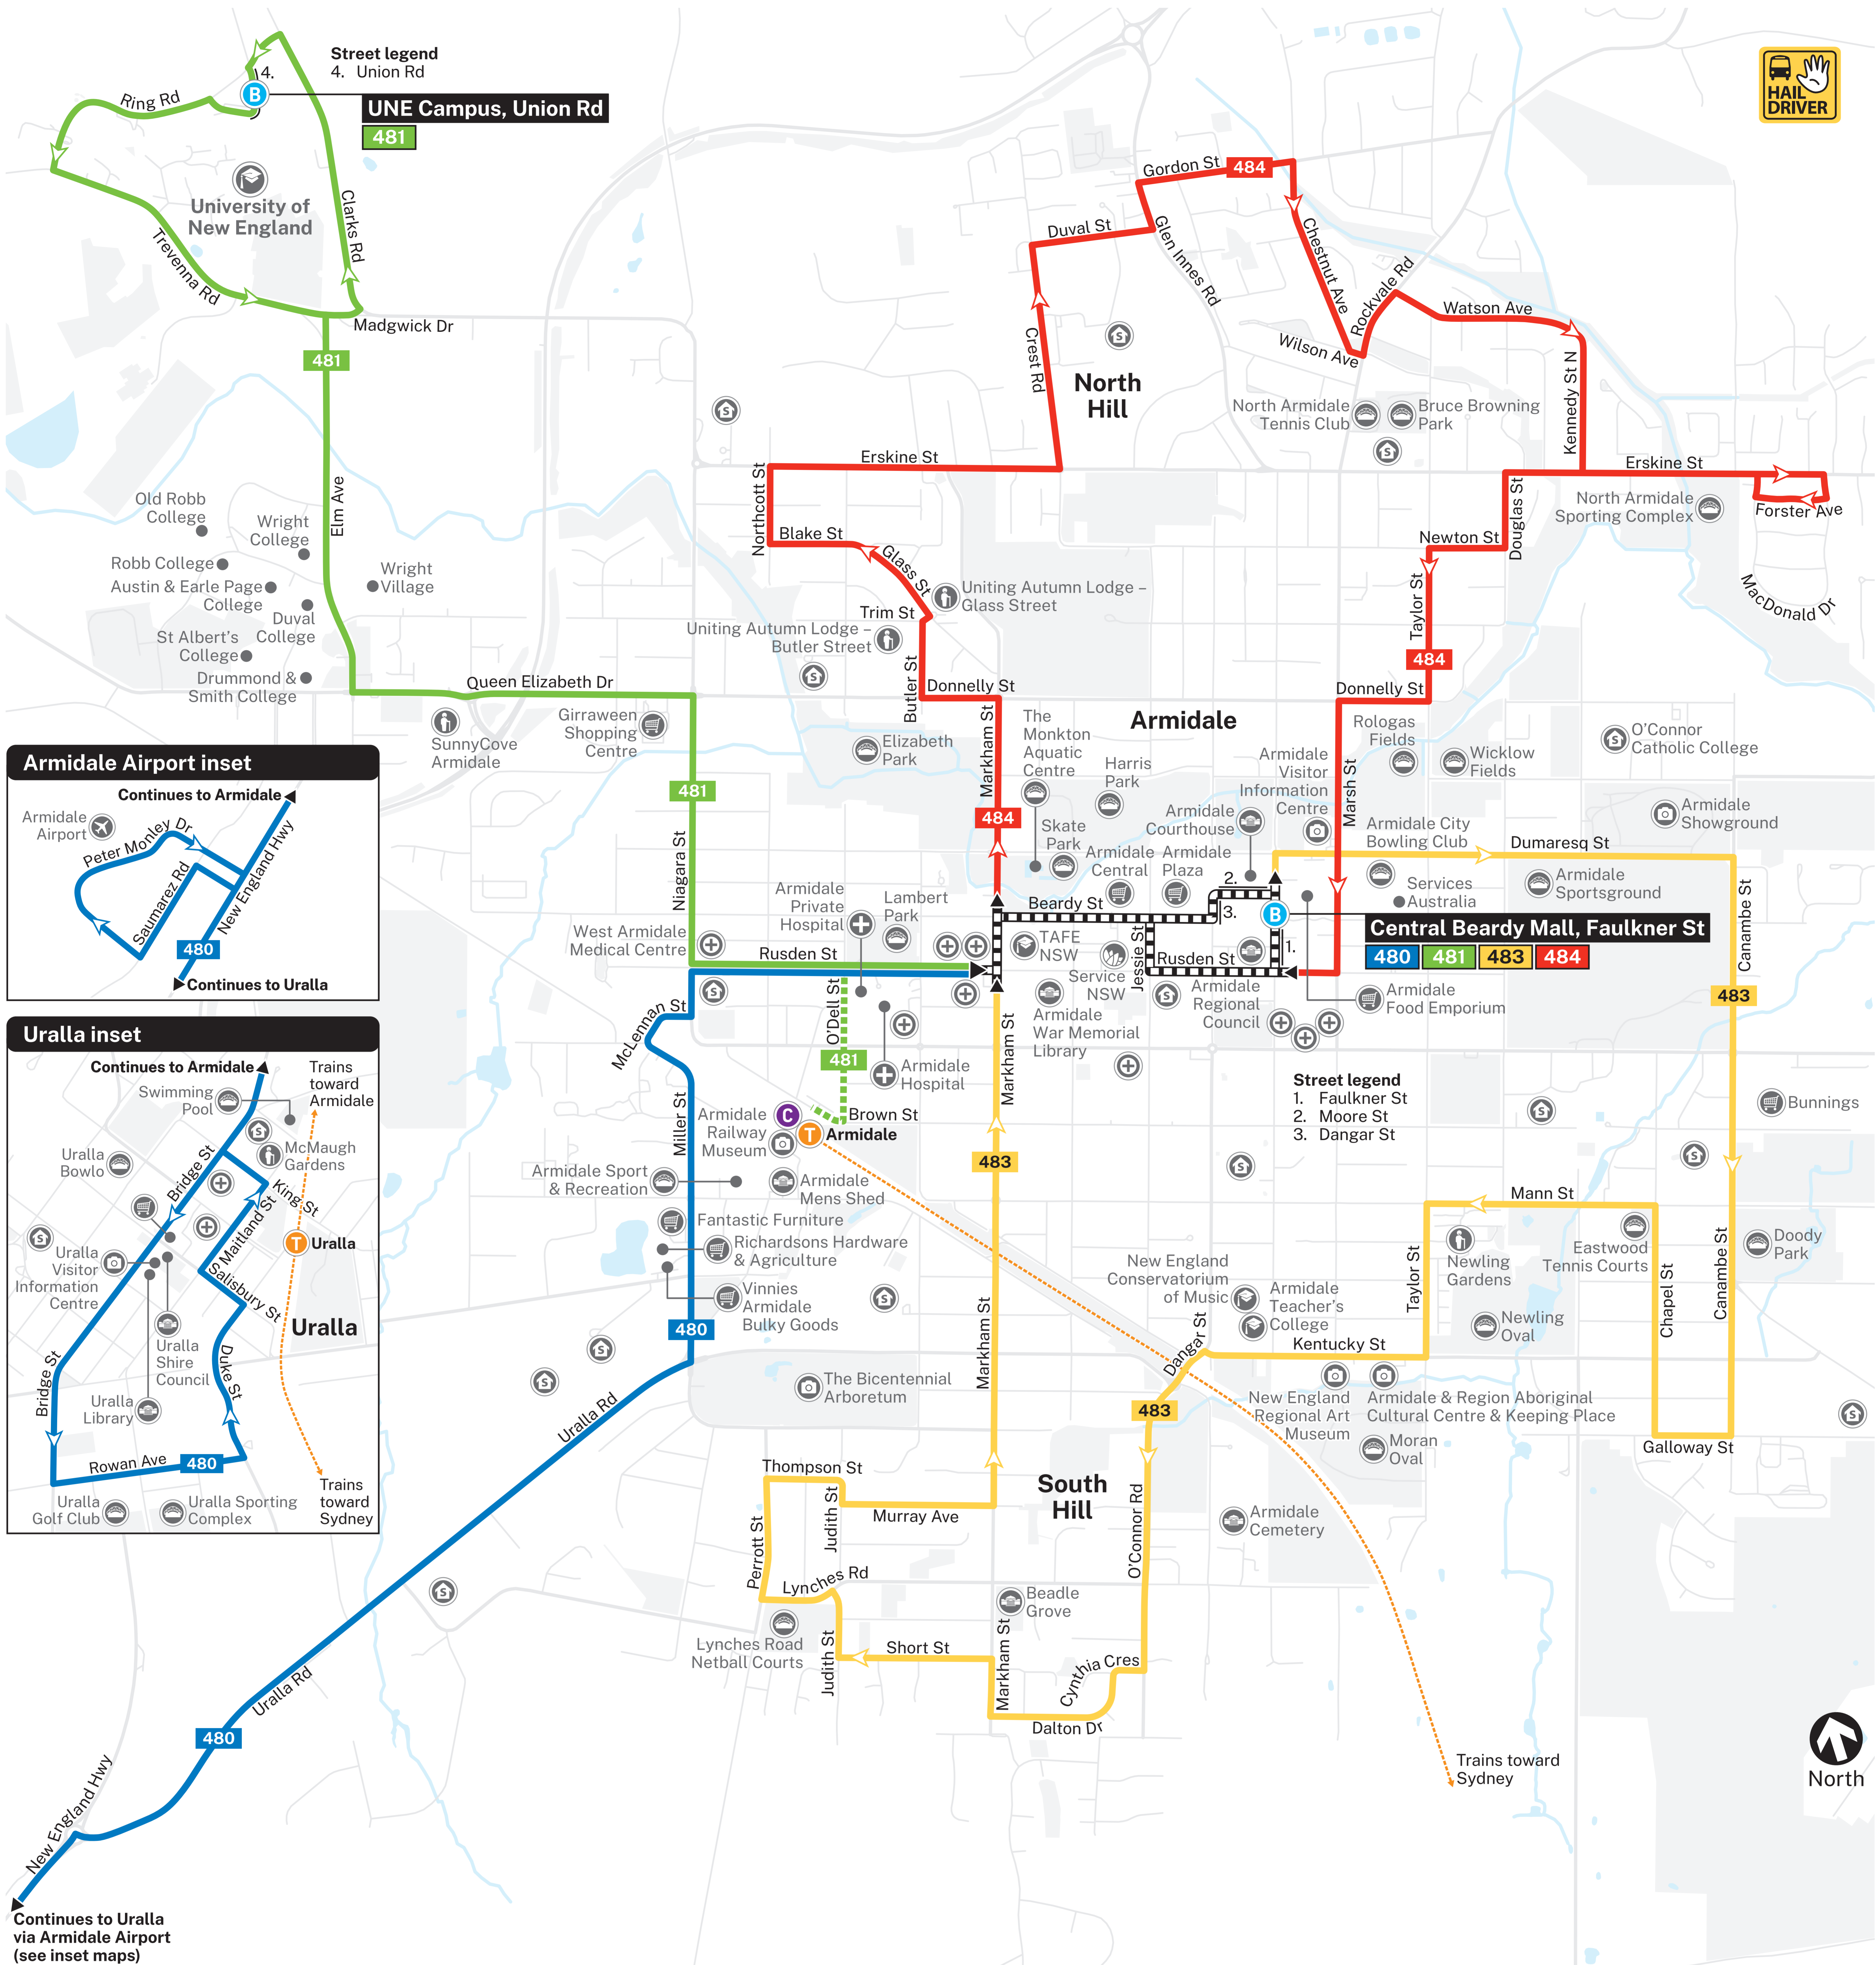

# Armidale bus network map

## Bus route index

Routes operated by Edwards Coaches

- 480** Armidale to Uralla (& Return) via Hospital and Airport
- 481** Armidale to UNE (& Return) via Hospital
- 483** Armidale to South Hill (Loop)
- 484** Armidale to North Hill (Loop)