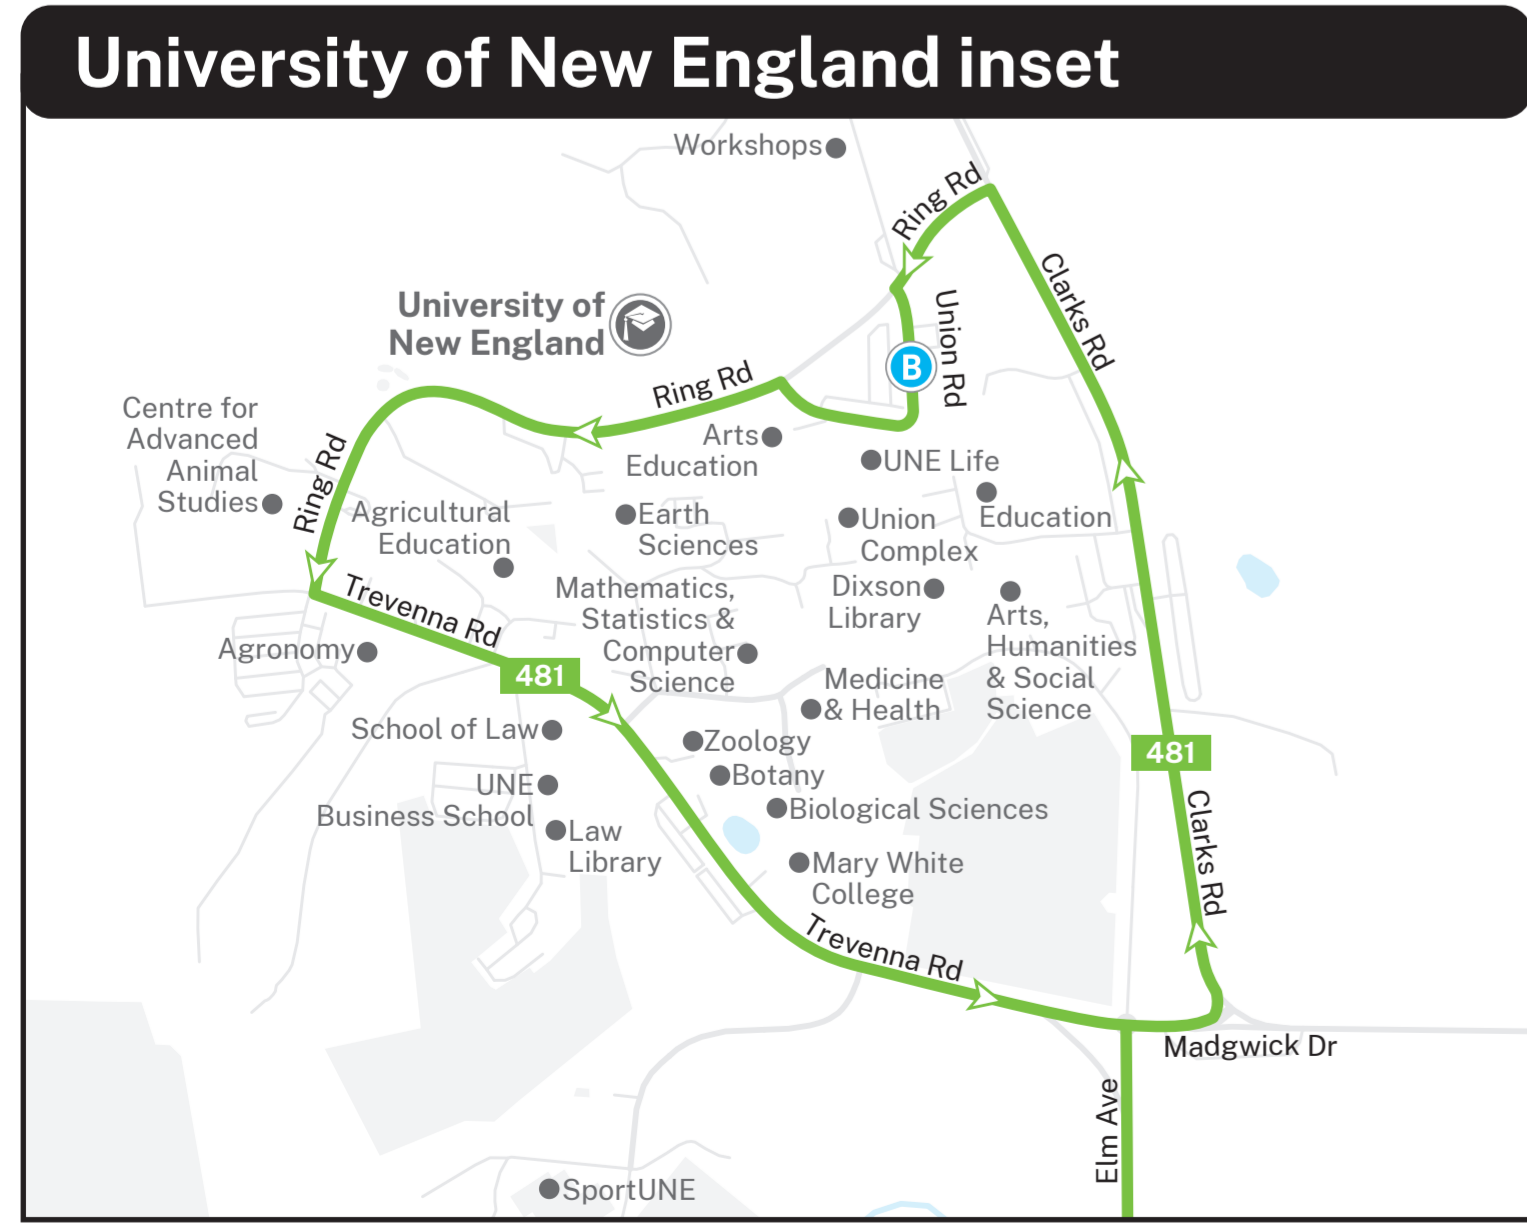

# Armidale bus network map

## Bus route index

Routes operated by Edwards Coaches

- 480** Armidale to Uralla (& Return) via Hospital and Airport
- 481** Armidale to UNE (& Return) via Hospital
- 483** Armidale to South Hill (Loop)
- 484** Armidale to North Hill (Loop)