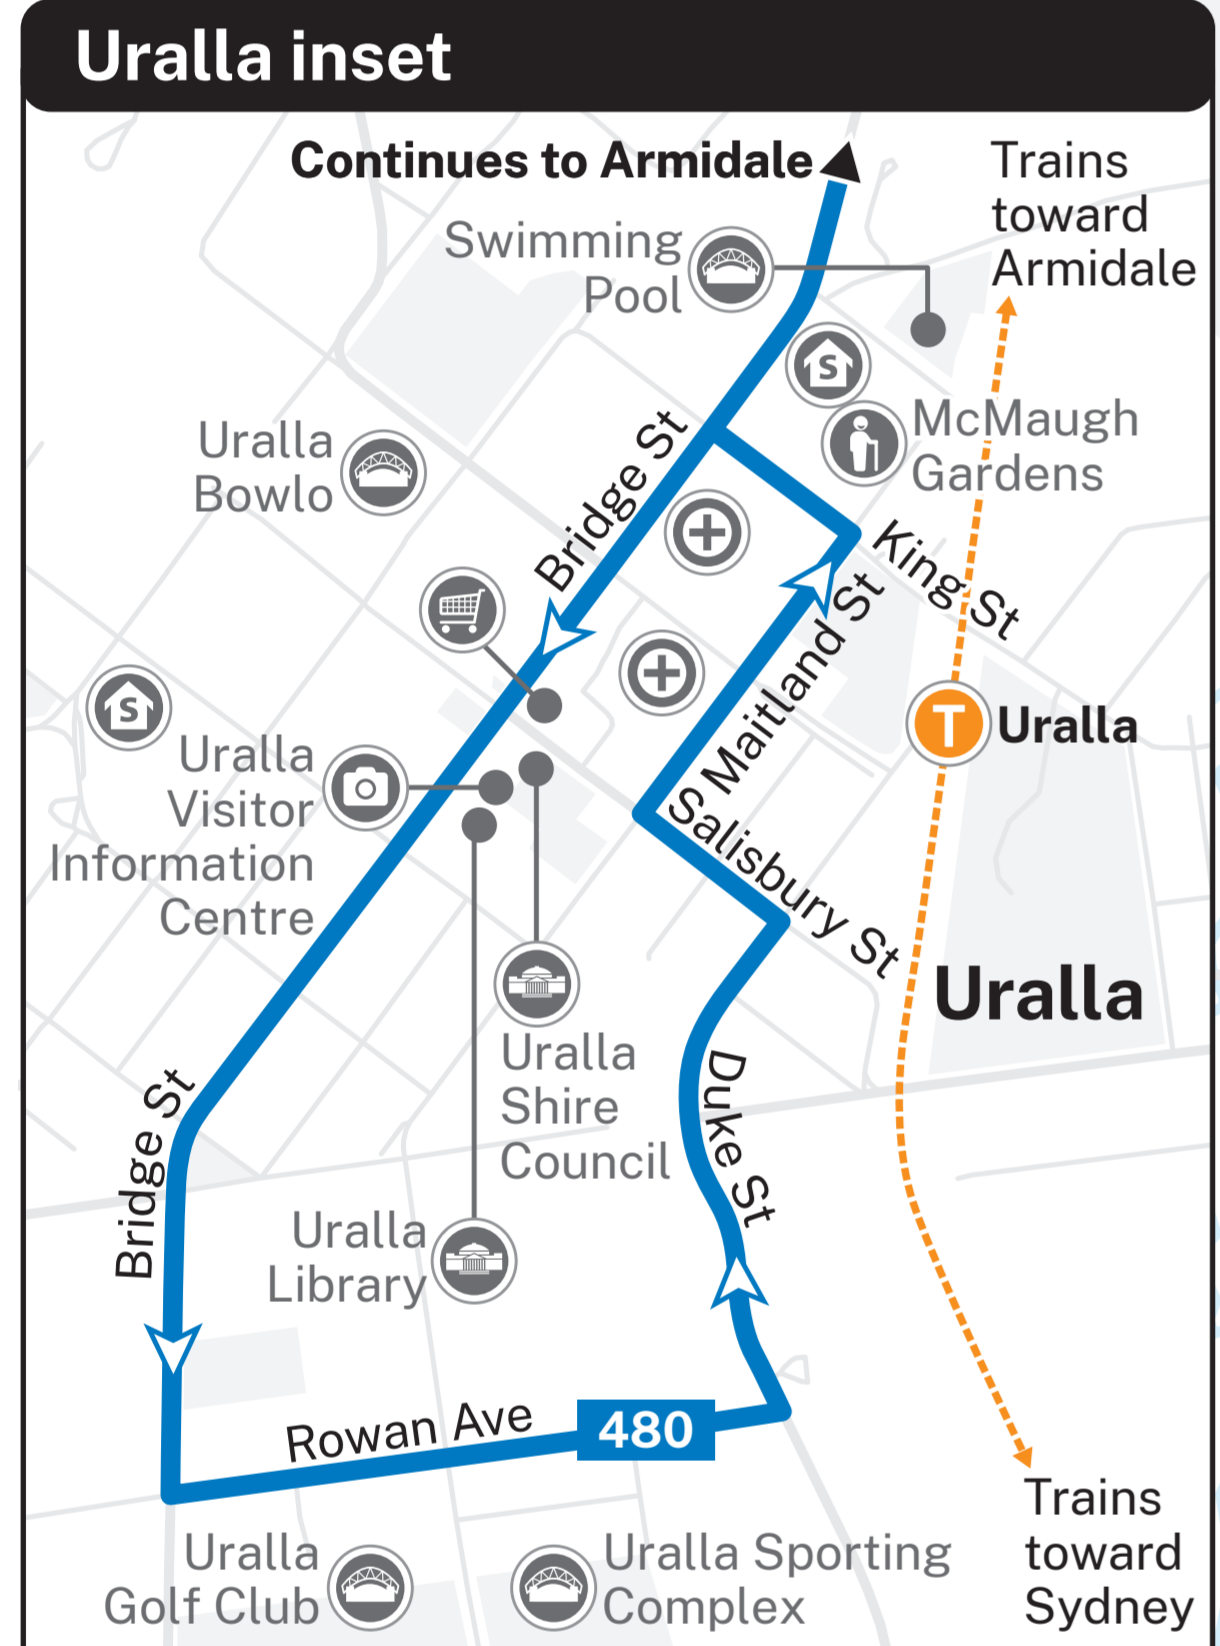

# Armidale bus network map

## Bus route index

Routes operated by Edwards Coaches

- 480** Armidale to Uralla (& Return) via Hospital and Airport
- 481** Armidale to UNE (& Return) via Hospital
- 483** Armidale to South Hill (Loop)
- 484** Armidale to North Hill (Loop)